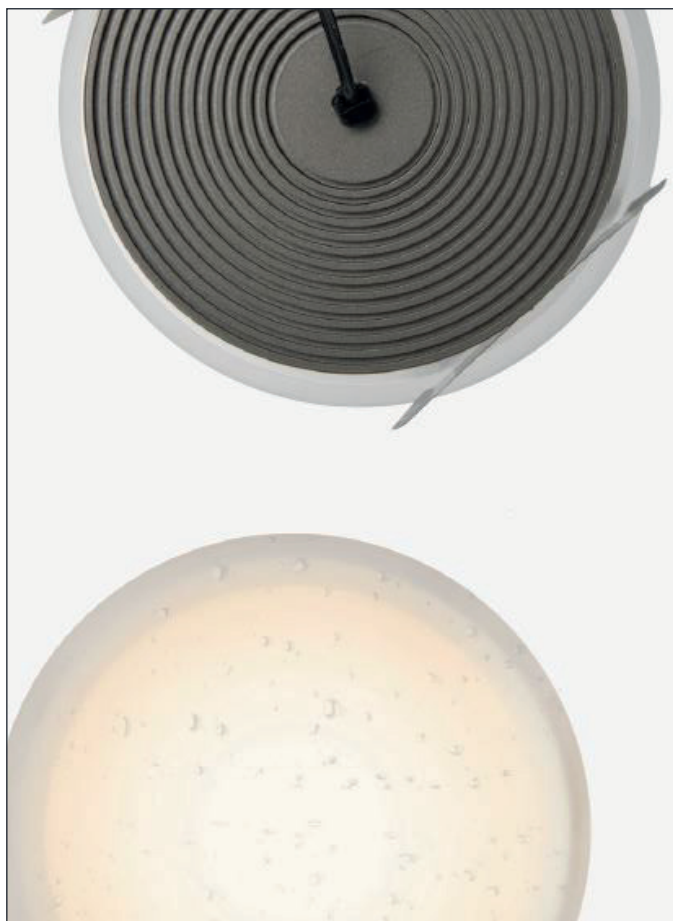

DOWNLIGHT

BAT

IP 44	CRI RA>90	AC220-240V
-----------------	---------------------	-------------------

BAT DOWNLIGHT

Compatible with environment where there is drop ceiling.
IP44 construction allow Fog to be widely used in different environment.
Make it suitable for more space, such as bathroom, laundry room
and other home lighting, art gallery and office environment.
The light effect is natural, even and waterproof.

References

Reference	Led Power	Luminous flux	Input Voltage	CCT/K	OPTICS	IP Rating	Dimensions
LX-DL-5360F	3W	225lm	AC220-240V	2700K/3000K/4000K	120°	IP44	Ø70*39mm
LX-DL-5480F	6W	450lm					Ø92*41mm
LX-DL-55120F	12W	900lm					Ø130*42mm
LX-DL-56160F	18W	1350lm					Ø170*40mm

Order code : Reference - Power - Luminous flux - CCT/K - Optic

Important : All the specification can be customized as per the project request .

Dimensions

LX-DL-5360F

LX-DL-5480F

LX-DL-55120F

LX-DL-56160F