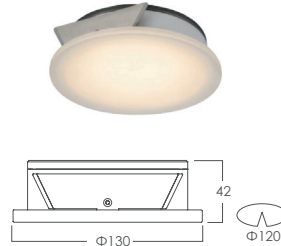

DOWNLIGHT

BAT

IP 44	CRI RA>90	AC220-240V
-----------------	---------------------	-------------------

BAT DOWNLIGHT

Compatible with environment where there is drop ceiling.
IP44 construction allow Fog to be widely used in different environment.
Make it suitable for more space, such as bathroom, laundry room
and other home lighting, art gallery and office environment.
The light effect is natural, even and waterproof.

References

Reference	Led Power	Luminous flux	Input Voltage	CCT/K	OPTICS	IP Rating	Dimensions
LX-DL-5360F	3W	225lm	AC220-240V	2700K/3000K/4000K	120°	IP44	Ø70*39mm
LX-DL-5480F	6W	450lm					Ø92*41mm
LX-DL-55120F	12W	900lm					Ø130*42mm
LX-DL-56160F	18W	1350lm					Ø170*40mm

Order code : Reference - Power - Luminous flux - CCT/K - Optic

Important : All the specification can be customized as per the project request .

Dimensions

LX-DL-5360F

LX-DL-5480F

LX-DL-55120F

LX-DL-56160F