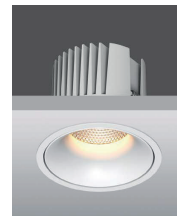

DOWNLIGHT

CASTELLO

CASTELLO DOWNLIGHT

Description : A variety of different trims and reflectors collocation make the space more harmo-nious. At the same time, it can provide you with higher brightness, meet higher and larger space lighting requirements, and provide more luminous flux.

Applications : Hotels, Residences, Shopping malls and other semi outdoor spaces, as well as wet areas requiring anti fogging.

Colour temperature : 2700K, 3000K, 4000K, 5000K

COLOUR(reflector) White, Black, Gold

COLOUR(Housing) White

Control Bluetooth

Material : Aluminum

References

Reference	Led Power	Luminous flux	CCT/K	OPTICS	IP Rating	Dimensions
LX-DL-1731	7W	412-446lm	3000K	18°/36°	IP54	Ø73*67mm
LX-DL-1971	15W	852-879lm	3000K	20°/35°/50°		Ø97*97mm
LX-DL-11151	20W	1415-1459lm	3000K	15°/25°		Ø115*103mm
LX-DL-1591	7W	412-446lm	3000K	18°/36°		Ø59*67mm
LX-DL-1821	15W	852-879lm	3000K	20°/35°/50°		Ø82*97mm
LX-DL-11009	20W	1415-1459lm	3000K	15°/25°		Ø100*103mm

Order code : Reference - Power - Luminous flux - CCT/K - Optic

Important : All the specification can be customized as per the project request .

Dimensions

LX-DL-1731

LX-DL-1971

LX-DL-11151

LX-DL-1591

LX-DL-1821