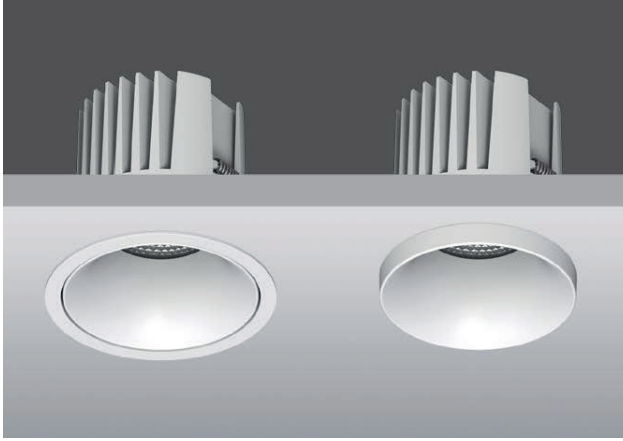

DOWNLIGHT

CASTELLO

CASTELLO DOWNLIGHT

Description : A variety of different trims and reflectors collocation make the space more harmo-nious. At the same time, it can provide you with higher brightness, meet higher and larger space lighting requirements, and provide more luminous flux.

Applications : Hotels, Residences, Shopping malls and other semi outdoor spaces, as well as wet areas requiring anti fogging.

Colour temperature : 2700K, 3000K, 4000K, 5000K

COLOUR(reflector) White, Black, Gold

COLOUR(Housing) White

Control Bluetooth

Material : Aluminum

References

Reference	Led Power	Luminous flux	CCT/K	OPTICS	IP Rating	Dimensions
LX-DL-1731	7W	412-446lm	3000K	18°/36°	IP54	Ø73*67mm
LX-DL-1971	15W	852-879lm	3000K	20°/35°/50°		Ø97*97mm
LX-DL-11151	20W	1415-1459lm	3000K	15°/25°		Ø115*103mm
LX-DL-1591	7W	412-446lm	3000K	18°/36°		Ø59*67mm
LX-DL-1821	15W	852-879lm	3000K	20°/35°/50°		Ø82*97mm
LX-DL-11009	20W	1415-1459lm	3000K	15°/25°		Ø100*103mm