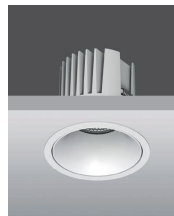

DOWNLIGHT

CASTELLO

CASTELLO DOWNLIGHT

Description : A variety of different trims and reflectors collocation make the space more harmo-nious. At the same time, it can provide you with higher brightness, meet higher and larger space lighting requirements, and provide more luminous flux.

Applications : Hotels, Residences, Shopping malls and other semi outdoor spaces, as well as wet areas requiring anti fogging.

Colour temperature : 2700K, 3000K, 4000K, 5000K

COLOUR(reflector) White, Black, Gold

COLOUR(Housing) White

Control Bluetooth

Material : Aluminum

References

Reference	Led Power	Luminous flux	CCT/K	OPTICS	IP Rating	Dimensions
LX-DL-1731	7W	412-446lm	3000K	18°/36°	IP54	Ø73*67mm
LX-DL-1971	15W	852-879lm	3000K	20°/35°/50°		Ø97*97mm
LX-DL-11151	20W	1415-1459lm	3000K	15°/25°		Ø115*103mm
LX-DL-1591	7W	412-446lm	3000K	18°/36°		Ø59*67mm
LX-DL-1821	15W	852-879lm	3000K	20°/35°/50°		Ø82*97mm
LX-DL-11009	20W	1415-1459lm	3000K	15°/25°		Ø100*103mm

Order code : Reference - Power - Luminous flux - CCT/K - Optic

Important : All the specification can be customized as per the project request .

Dimensions

LX-DL-1731

LX-DL-1971

LX-DL-11151

LX-DL-1591

LX-DL-1821