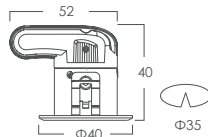

Dimensions

LX-DL-04035F

LX-DL-04045A