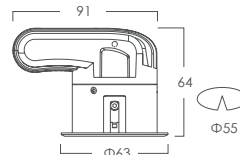

## References

Reference	Led Power	Luminous flux	CCT/K	OPTICS	IP Rating	Dimensions
LX-DL-04035F	5W	425lm	2700K/3000K/4000K	17°/36°	IP44	Ø40*40*52mm
LX-DL-04045A	5W	425lm		17°/36°		Ø50*40*57mm
LX-DL-04055F	15W	1500lm		18°/24°/36°		Ø63*64*91mm
LX-DL-04065A	15W	1500lm		18°/24°/36°		Ø73*65*96.5mm

## Dimensions

LX-DL-04035F

LX-DL-04045A

LX-DL-04055F

LX-DL-04065A