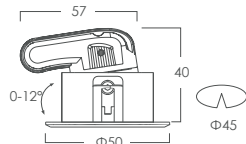

## References

Reference	Led Power	Luminous flux	CCT/K	OPTICS	IP Rating	Dimensions
LX-DL-04035F	5W	425lm	2700K/3000K/4000K	17°/36°	IP44	Ø40*40*52mm
LX-DL-04045A	5W	425lm		17°/36°		Ø50*40*57mm
LX-DL-04055F	15W	1500lm		18°/24°/36°		Ø63*64*91mm
LX-DL-04065A	15W	1500lm		18°/24°/36°		Ø73*65*96.5mm

## Dimensions

LX-DL-04035F

LX-DL-04045A

LX-DL-04055F

LX-DL-04065A