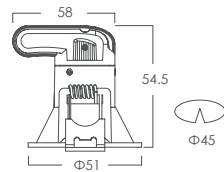

References

Reference	Led Power	Luminous flux	CCT/K	OPTICS	IP Rating	Dimensions
LX-DL-04045FX	7W	560lm	2700K/3000K/4000K	17°/36°	IP44	Ø51*54.5*58mm
LX-DL-04080AX	15W	1500lm		18°/24°/36°		Ø86*87*103mm

Order code : Reference - Power - Luminous flux - CCT/K - Optic

Important : All the specification can be customized as per the project request .

OPTIONAL COLOR

White

Black

ACCESSORY

Honey comb

Dimensions

LX-DL-04045FX