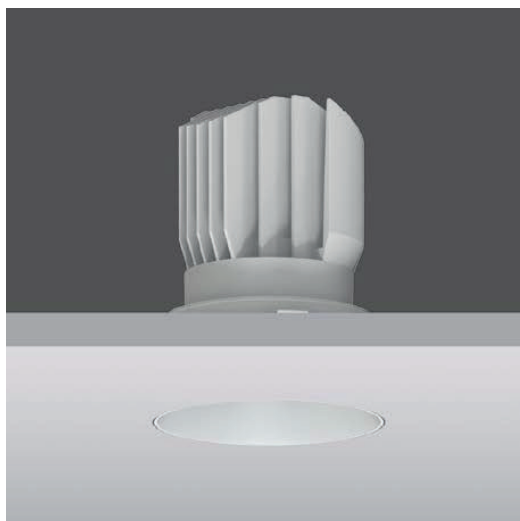

DOWNLIGHT

CORN RW

CORN RW

Description : Fixed lighting design, Corn recessed downlight can help you better show the sense of space, saves the trouble of adjusting lamps.

Applications : Large architectures, Hotels, Bars, Restaurants, Shopping centers, Retail stores, Showrooms, Galleries, Offices and Administration buildings.

Material : aluminum

COLOUR(housing) : Black/White

COLOUR(reflector) : Black/Gold/White

References

Reference	Led Power	Luminous flux	CCT/K	OPTICS	IP Rating	Dimensions	Adjustable
LX-DL-W11011-2	8W	605-792lm	2700K	15°/24°/38°/60°/15°x40°	IP20	Ø88*114mm	—
		638-812lm	3000K				
	12W	836-1010lm	2700K				
		924-1047lm	3000K				
	15W	998-1108lm	2700K				
		1048-1147lm	3000K				
LX-DL-W11361-2	15W	1029-1358lm	2700K	15°(exc.36W)/24°/38°/60°/ 15°x40°(exc.36W)	IP20	Ø123*145mm	—
		1064-1387lm	3000K				
	20W	1407-1839lm	2700K				
		1633-1880lm	3000K				
	25W	1654-2167lm	2700K				
		1883-2213lm	3000K				
	30W	1905-2421lm	2700K				
		2104-2517lm	3000K				
	36W	2277-2540lm	2700K				
		2522-2831lm	3000K				
LX-DL-W11012-2	8W	637-792lm	2700K	15°/24°/38°/60°/15°x40°	IP20	Ø88*105mm	—
		658-812lm	3000K				
	12W	872-1010lm	2700K				
		910-1047lm	3000K				
	15W	985-1093lm	2700K				
		1005-1147lm	3000K				
LX-DL-W11362-2	15W	1026-1358lm	2700K	15°(exc.36W)/24°/38°/60°/ 15°x40°(exc.36W)	IP20	Ø123*140mm	°30/350°
		1056-1387lm	3000K				
	20W	1544-1839lm	2700K				
		1617-1880lm	3000K				
	25W	1824-2167lm	2700K				
		1869-2213lm	3000K				
	30W	2083-2421lm	2700K				
		2099-2517lm	3000K				
	36W	2277-2540lm	2700K				
		2522-2831lm	3000K				

Order code : Reference - Power - Luminous flux - CCT/K - Optic

Important : All the specification can be customized as per the project request .

Dimensions

LX-DL-W11011-2

LX-DL-W11361-2

LX-DL-W11012-2

LX-DL-W11362-2