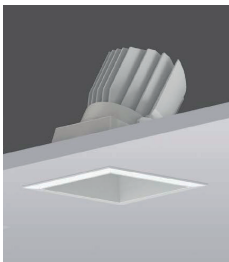

DOWNLIGHT

CORN S

CORN S

Description : Fixed lighting design, Corn recessed downlight can help you better show the sense of space, saves the trouble of adjusting lamps.

Applications : Large architectures, Hotels, Bars, Restaurants, Shopping centers, Retail stores, Showrooms, Galleries, Offices and Administration buildings.

Material : aluminum

COLOUR(housing) : Black/White

COLOUR(reflector) : Black/Gold/White

References

Reference	Led Power	Luminous flux	CCT/K	OPTICS	IP Rating	Dimensions	Adjustable
LX-DL-11014-2	8W	604-745lm	2700K	15°/24°/38°/60°	IP20	101*101*115mm	—
		645-754lm	3000K				
	12W	846-947lm	2700K				
		903-986lm	3000K				
	15W	980-1098lm	2700K				
985-1107lm		3000K					
LX-DL-11364-2	15W	1024-1147lm	2700K	15°(exc.36W)/24°/38°/60°	IP20	136*136*145mm	—
		1064-1163lm	3000K				
	20W	1497-1557lm	2700K				
		1634-1792lm	3000K				
	25W	1765-1834lm	2700K				
		1892-2067lm	3000K				
	30W	2033-2110lm	2700K				
		2113-2296lm	3000K				
36W	2476-2801lm	2700K					
	2524-2830lm	3000K					
LX-DL-11015-2	8W	587-663lm	2700K	15°/24°/38°/60°	IP20	101*101*110mm	—
		654-756lm	3000K				
	12W	831-942lm	2700K				
		904-991lm	3000K				
	15W	968-1099lm	2700K				
1018-1111lm		3000K					
LX-DL-11365-2	15W	1047-1138lm	2700K	15°(exc.36W)/24°/38°/60°	IP20	136*136*167mm	°30
		1062-1165lm	3000K				
	20W	1388-1516lm	2700K				
		1654-1772lm	3000K				
	25W	1640-806lm	2700K				
		1883-2043lm	3000K				
	30W	1879-2058lm	2700K				
		2093-2292lm	3000K				
36W	2411-2759lm	2700K					
	2524-2830lm	3000K					

Order code : Reference - Power - Luminous flux - CCT/K - Optic

Important : All the specification can be customized as per the project request .

Dimensions

LX-DL-11014-2

LX-DL-11015-2