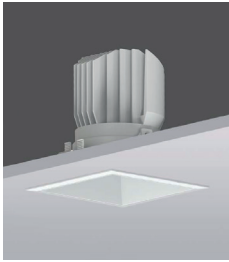

DOWNLIGHT

CORN S

CORN S

Description : Fixed lighting design, Corn recessed downlight can help you better show the sense of space, saves the trouble of adjusting lamps.

Applications : Large architectures, Hotels, Bars, Restaurants, Shopping centers, Retail stores, Showrooms, Galleries, Offices and Administration buildings.

Material : aluminum

COLOUR(housing) : Black/White

COLOUR(reflector) : Black/Gold/White

References

Reference	Led Power	Luminous flux	CCT/K	OPTICS	IP Rating	Dimensions	Adjustable
LX-DL-11014-2	8W	604-745lm	2700K	15°/24°/38°/60°	IP20	101*101*115mm	—
		645-754lm	3000K				
	12W	846-947lm	2700K				
		903-986lm	3000K				
	15W	980-1098lm	2700K				
985-1107lm		3000K					
LX-DL-11364-2	15W	1024-1147lm	2700K	15°(exc.36W)/24°/38°/60°	IP20	136*136*145mm	—
		1064-1163lm	3000K				
	20W	1497-1557lm	2700K				
		1634-1792lm	3000K				
	25W	1765-1834lm	2700K				
		1892-2067lm	3000K				
	30W	2033-2110lm	2700K				
		2113-2296lm	3000K				
36W	2476-2801lm	2700K					
	2524-2830lm	3000K					
LX-DL-11015-2	8W	587-663lm	2700K	15°/24°/38°/60°	IP20	101*101*110mm	—
		654-756lm	3000K				
	12W	831-942lm	2700K				
		904-991lm	3000K				
	15W	968-1099lm	2700K				
1018-1111lm		3000K					
LX-DL-11365-2	15W	1047-1138lm	2700K	15°(exc.36W)/24°/38°/60°	IP20	136*136*167mm	°30
		1062-1165lm	3000K				
	20W	1388-1516lm	2700K				
		1654-1772lm	3000K				
	25W	1640-806lm	2700K				
		1883-2043lm	3000K				
	30W	1879-2058lm	2700K				
		2093-2292lm	3000K				
36W	2411-2759lm	2700K					
	2524-2830lm	3000K					

Order code : Reference - Power - Luminous flux - CCT/K - Optic

Important : All the specification can be customized as per the project request .

Dimensions

LX-DL-11014-2

LX-DL-11015-2