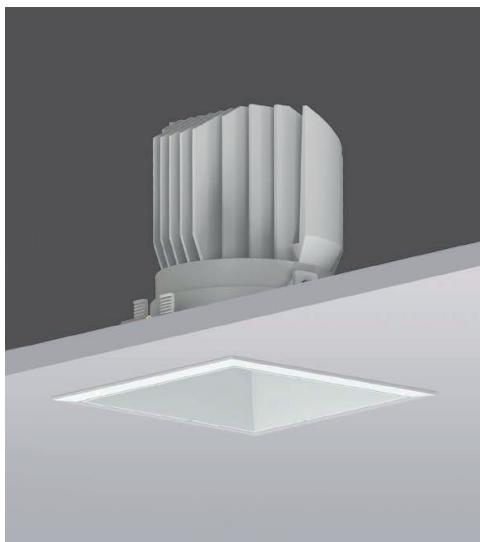

DOWNLIGHT

CORN S

CORN S

Description : Fixed lighting design, Corn recessed downlight can help you better show the sense of space, saves the trouble of adjusting lamps.

Applications : Large architectures, Hotels, Bars, Restaurants, Shopping centers, Retail stores, Showrooms, Galleries, Offices and Administration buildings.

Material : aluminum

COLOUR(housing) : Black/White

COLOUR(reflector) : Black/Gold/White

References

Reference	Led Power	Luminous flux	CCT/K	OPTICS	IP Rating	Dimensions	Adjustable
LX-DL-11014-2	8W	604-745lm	2700K	15°/24°/38°/60°	IP20	101*101*115mm	—
		645-754lm	3000K				
	12W	846-947lm	2700K				
		903-986lm	3000K				
	15W	980-1098lm	2700K				
985-1107lm		3000K					
LX-DL-11364-2	15W	1024-1147lm	2700K	15°(exc.36W)/24°/38°/60°	IP20	136*136*145mm	—
		1064-1163lm	3000K				
	20W	1497-1557lm	2700K				
		1634-1792lm	3000K				
	25W	1765-1834lm	2700K				
		1892-2067lm	3000K				
	30W	2033-2110lm	2700K				
		2113-2296lm	3000K				
36W	2476-2801lm	2700K					
	2524-2830lm	3000K					
LX-DL-11015-2	8W	587-663lm	2700K	15°/24°/38°/60°	IP20	101*101*110mm	—
		654-756lm	3000K				
	12W	831-942lm	2700K				
		904-991lm	3000K				
	15W	968-1099lm	2700K				
1018-1111lm		3000K					
LX-DL-11365-2	15W	1047-1138lm	2700K	15°(exc.36W)/24°/38°/60°	IP20	136*136*167mm	°30
		1062-1165lm	3000K				
	20W	1388-1516lm	2700K				
		1654-1772lm	3000K				
	25W	1640-806lm	2700K				
		1883-2043lm	3000K				
	30W	1879-2058lm	2700K				
		2093-2292lm	3000K				
36W	2411-2759lm	2700K					
	2524-2830lm	3000K					

Order code : Reference - Power - Luminous flux - CCT/K - Optic

Important : All the specification can be customized as per the project request .

Dimensions

LX-DL-11014-2

LX-DL-11015-2