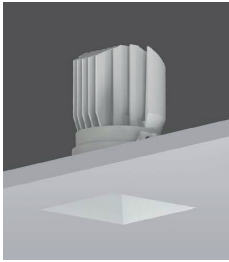

DOWNLIGHT

CORN SW

CORN SW

Description : Fixed lighting design, Corn recessed downlight can help you better show the sense of space, saves the trouble of adjusting lamps.

Applications : Large architectures, Hotels, Bars, Restaurants, Shopping centers, Retail stores, Showrooms, Galleries, Offices and Administration buildings.

Material : aluminum

COLOUR(housing) : Black/White

COLOUR(reflector) : Black/Gold/White

References

Reference	Led Power	Luminous flux	CCT/K	OPTICS	IP Rating	Dimensions	Adjustable
LX-DL-W11014-2	8W	604-745lm	2700K	15°/24°/38°/60°	IP20	88*88*115mm	
		645-754lm	3000K				
	12W	846-947lm	2700K				
		903-986lm	3000K				
	15W	980-1098lm	2700K				
985-1107lm		3000K					
LX-DL-W11364-2	15W	1024-1147lm	2700K	15°(exc.36W)/24°/38°/60°	IP20	123*123*145mm	—
		1064-1163lm	3000K				
	20W	1497-1557lm	2700K				
		1634-1792lm	3000K				
	25W	1765-1834lm	2700K				
		1892-2067lm	3000K				
	30W	2033-2110lm	2700K				
		2113-2296lm	3000K				
36W	2476-2801lm	2700K					
	2524-2830lm	3000K					
LX-DL-W11015-2	8W	587-663lm	2700K	15°/24°/38°/60°	IP20	88*88*110mm	
		654-756lm	3000K				
	12W	831-942lm	2700K				
		904-991lm	3000K				
	15W	968-1099lm	2700K				
1018-1111lm		3000K					
LX-DL-W11365-2	15W	1047-1138lm	2700K	15°(exc.36W)/24°/38°/60°	IP20	123*123*145mm	°30
		1062-1165lm	3000K				
	20W	1388-1516lm	2700K				
		1654-1772lm	3000K				
	25W	1640-806lm	2700K				
		1883-2043lm	3000K				
	30W	1879-2058lm	2700K				
		2093-2292lm	3000K				
36W	2411-2759lm	2700K					
	2524-2830lm	3000K					

Order code : Reference - Power - Luminous flux - CCT/K - Optic

Important : All the specification can be customized as per the project request .

Dimensions

LX-DL-W11014-2

LX-DL-W11364-2

LX-DL-W11015-2

LX-DL-W11365-2