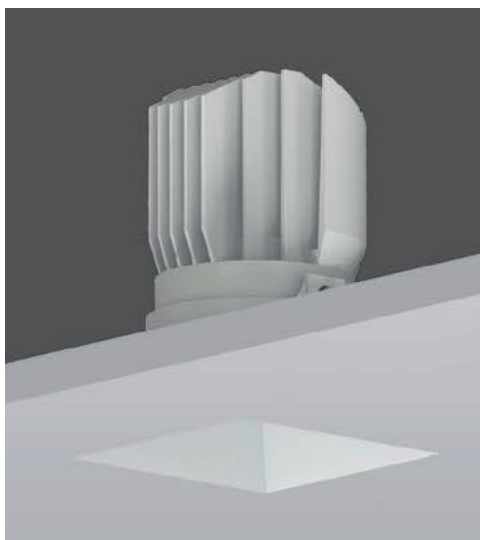

DOWNLIGHT

CORN SW

CORN SW

Description : Fixed lighting design, Corn recessed downlight can help you better show the sense of space, saves the trouble of adjusting lamps.

Applications : Large architectures, Hotels, Bars, Restaurants, Shopping centers, Retail stores, Showrooms, Galleries, Offices and Administration buildings.

Material : aluminum

COLOUR(housing) : Black/White

COLOUR(reflector) : Black/Gold/White

References

Reference	Led Power	Luminous flux	CCT/K	OPTICS	IP Rating	Dimensions	Adjustable
LX-DL-W11014-2	8W	604-745lm	2700K	15°/24°/38°/60°	IP20	88*88*115mm	
		645-754lm	3000K				
	12W	846-947lm	2700K				
		903-986lm	3000K				
	15W	980-1098lm	2700K				
985-1107lm		3000K					
LX-DL-W11364-2	15W	1024-1147lm	2700K	15°(exc.36W)/24°/38°/60°	IP20	123*123*145mm	—
		1064-1163lm	3000K				
	20W	1497-1557lm	2700K				
		1634-1792lm	3000K				
	25W	1765-1834lm	2700K				
		1892-2067lm	3000K				
	30W	2033-2110lm	2700K				
		2113-2296lm	3000K				
36W	2476-2801lm	2700K					
	2524-2830lm	3000K					
LX-DL-W11015-2	8W	587-663lm	2700K	15°/24°/38°/60°	IP20	88*88*110mm	
		654-756lm	3000K				
	12W	831-942lm	2700K				
		904-991lm	3000K				
	15W	968-1099lm	2700K				
1018-1111lm		3000K					
LX-DL-W11365-2	15W	1047-1138lm	2700K	15°(exc.36W)/24°/38°/60°	IP20	123*123*145mm	°30
		1062-1165lm	3000K				
	20W	1388-1516lm	2700K				
		1654-1772lm	3000K				
	25W	1640-806lm	2700K				
		1883-2043lm	3000K				
	30W	1879-2058lm	2700K				
		2093-2292lm	3000K				
36W	2411-2759lm	2700K					
	2524-2830lm	3000K					

Order code : Reference - Power - Luminous flux - CCT/K - Optic

Important : All the specification can be customized as per the project request .

Dimensions

LX-DL-W11014-2

LX-DL-W11364-2

LX-DL-W11015-2

LX-DL-W11365-2