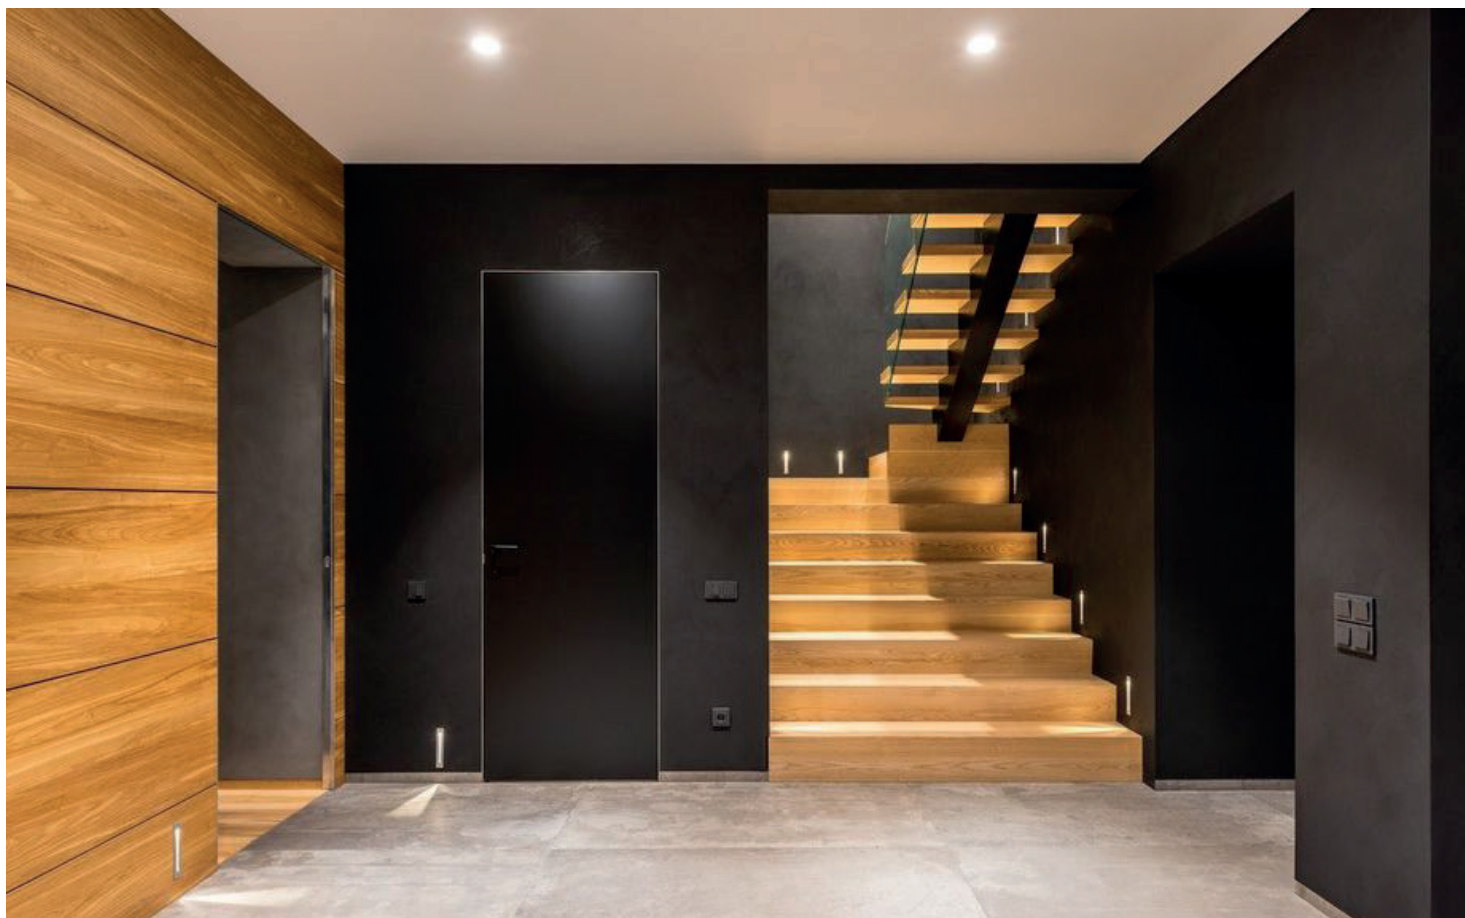

DOWNLIGHT

CUBIST ROUND

IP	CRI	AC220-240V
20	RA>90	

CUBIST DOWNLIGHT

Precise narrow beam angle in 24.

Anti-glare construction allows visual comfort.

The compact and lightweight lamp body makes it suitable for many different space applications, but also provides more types of choices.

References

Reference	Led Power	Luminous flux	Input Voltage	CCT/K	OPTICS	IP Rating	Dimensions
LX-DL-18035F	3W	150lm	AC220-240V	2700K/3000K/4000K	24°	IP20	Ø40*42.2mm
LX-DL-18050F	5W	250lm					Ø55*43mm
LX-DL-18055F	8W	400lm					Ø61*42.5mm
LX-DL-18075F	15W	750lm					Ø80*55mm