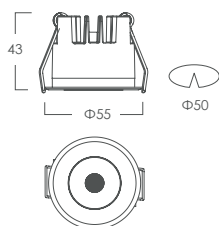

DOWNLIGHT

CUBIST ROUND

IP	CRI	AC220-240V
20	RA>90	

CUBIST DOWNLIGHT

Precise narrow beam angle in 24.

Anti-glare construction allows visual comfort.

The compact and lightweight lamp body makes it suitable for many different space applications, but also provides more types of choices.

References

Reference	Led Power	Luminous flux	Input Voltage	CCT/K	OPTICS	IP Rating	Dimensions
LX-DL-18035F	3W	150lm	AC220-240V	2700K/3000K/4000K	24°	IP20	Ø40*42.2mm
LX-DL-18050F	5W	250lm					Ø55*43mm
LX-DL-18055F	8W	400lm					Ø61*42.5mm
LX-DL-18075F	15W	750lm					Ø80*55mm

Order code : Reference - Power - Luminous flux - CCT/K - Optic

Important : All the specification can be customized as per the project request .

OPTIONAL COLOR

White

Black

Dimensions

LX-DL-18035F

LX-DL-18050F