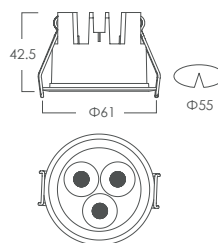

LX-DL-18055F