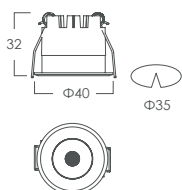

References

Reference	Led Power	Luminous flux	Input Voltage	CCT/K	OPTICS	IP Rating	Dimensions
LX-DL-18035F	3W	150lm	AC220-240V	2700K/3000K/4000K	24°	IP20	Ø40*42.2mm
LX-DL-18050F	5W	250lm					Ø55*43mm
LX-DL-18055F	8W	400lm					Ø61*42.5mm
LX-DL-18075F	15W	750lm					Ø80*55mm

Order code : Reference - Power - Luminous flux - CCT/K - Optic

Important : All the specification can be customized as per the project request .

OPTIONAL COLOR

White

Black

Dimensions

LX-DL-18035F

LX-DL-18050F