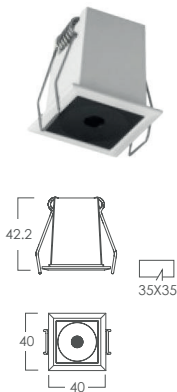

### CUBIST DOWNLIGHT

Precise narrow beam angle in 24.

Anti-glare construction allows visual comfort.

The compact and lightweight lamp body makes it suitable for many different space applications, but also provides more types of choices.

## References

Reference	Led Power	Luminous flux	Input Voltage	CCT/K	OPTICS	IP Rating	Dimensions
LX-DL-18035FS	3W	150lm	AC220-240V	2700K/3000K/4000K	24°	IP20	40*40*42.2mm
LX-DL-18065FS	5W	250lm					69*40*42.2mm
LX-DL-18095FS	8W	400lm					100*40*42.2mm
LX-DL-18155FS	12W	600lm					160*40*42.2mm
LX-DL-18065FST	10W	500lm					70*70*42.2mm
LX-DL-18095FS	18W	900lm					100*100*42.2mm

## Dimensions

LX-DL-18035FS

LX-DL-18065FS

LX-DL-18095FS

LX-DL-18155FS

LX-DL-18065FST

LX-DL-18095FS