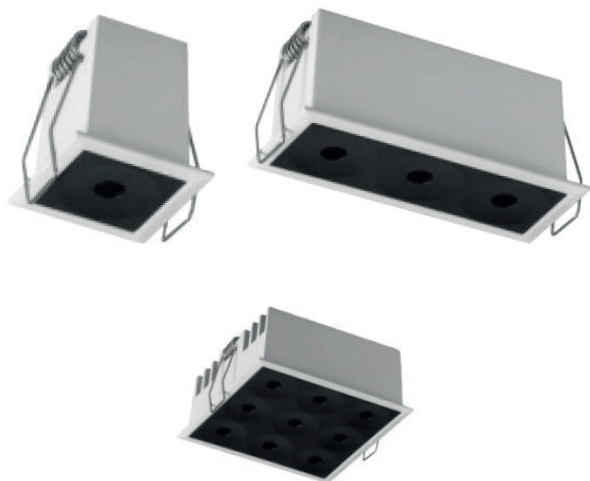

DOWNLIGHT

CUBIST

IP 20	CRI RA>90	AC220-240V

CUBIST DOWNLIGHT

Precise narrow beam angle in 24.

Anti-glare construction allows visual comfort.

The compact and lightweight lamp body makes it suitable for many different space applications, but also provides more types of choices.