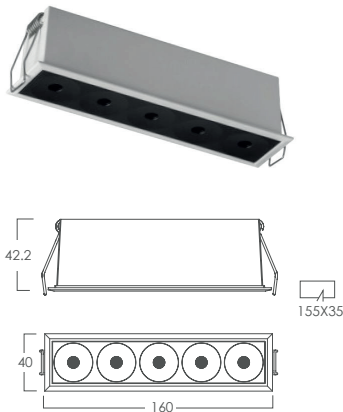

### CUBIST DOWNLIGHT

Precise narrow beam angle in 24.

Anti-glare construction allows visual comfort.

The compact and lightweight lamp body makes it suitable for many different space applications, but also provides more types of choices.

## References

Reference	Led Power	Luminous flux	Input Voltage	CCT/K	OPTICS	IP Rating	Dimensions
LX-DL-18035FS	3W	150lm	AC220-240V	2700K/3000K/4000K	24°	IP20	40*40*42.2mm
LX-DL-18065FS	5W	250lm					69*40*42.2mm
LX-DL-18095FS	8W	400lm					100*40*42.2mm
LX-DL-18155FS	12W	600lm					160*40*42.2mm
LX-DL-18065FST	10W	500lm					70*70*42.2mm
LX-DL-18095FS	18W	900lm					100*100*42.2mm

## Dimensions

LX-DL-18035FS

LX-DL-18065FS

LX-DL-18095FS

LX-DL-18155FS

LX-DL-18065FST

LX-DL-18095FS