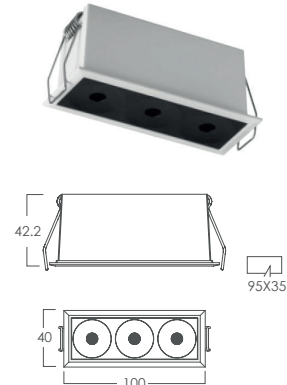

### CUBIST DOWNLIGHT

Precise narrow beam angle in 24.

Anti-glare construction allows visual comfort.

The compact and lightweight lamp body makes it suitable for many different space applications, but also provides more types of choices.

## References

Reference	Led Power	Luminous flux	Input Voltage	CCT/K	OPTICS	IP Rating	Dimensions
LX-DL-18035FS	3W	150lm	AC220-240V	2700K/3000K/4000K	24°	IP20	40*40*42.2mm
LX-DL-18065FS	5W	250lm					69*40*42.2mm
LX-DL-18095FS	8W	400lm					100*40*42.2mm
LX-DL-18155FS	12W	600lm					160*40*42.2mm
LX-DL-18065FST	10W	500lm					70*70*42.2mm
LX-DL-18095FS	18W	900lm					100*100*42.2mm

## Dimensions

LX-DL-18035FS

LX-DL-18065FS

LX-DL-18095FS

LX-DL-18155FS

LX-DL-18065FST

LX-DL-18095FS