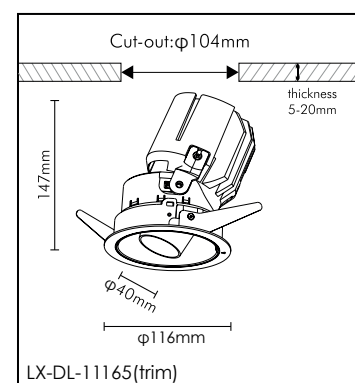

Physical : Aluminum

Colour(housing) : Black+White / Gray+White

COLOUR(reflector) : Black, White

References

| Reference | Led Power | Luminous flux | CCT/K | OPTICS | IP Rating | Dimensions | Adjustable | | |
|---------------|-----------|---------------|-------|-------------|-----------|------------|------------|-----------|------|
| LX-DL-1606 | 5W | 225-236lm | 2700K | 15°/24° | IP20/IP54 | Ø60*65mm | 360° | | |
| | | 234-257lm | 3000K | | | | | | |
| | 7W | 296-331lm | 2700K | | | | | | |
| | | 310-342lm | 3000K | | | | | | |
| LX-DL-1867 | 8W | 403-621lm | 2700K | 15°/24°/38° | | IP20/IP54 | | Ø86*106mm | 360° |
| | | 604-593lm | 3000K | | | | | | |
| | 10W | 449-639lm | 2700K | | | | | | |
| | | 457-655lm | 3000K | | | | | | |
| | 12W | 511-763lm | 2700K | | | | | | |
| | | 537-774lm | 3000K | | | | | | |
| 15W | 546-822lm | 2700K | | | | | | | |
| | 576-834lm | 3000K | | | | | | | |
| LX-DL-11165-S | 20W | 766-1120lm | 2700K | 15°/20°/32° | IP20/IP54 | Ø116*147mm | 360° | | |
| | | 891-1245lm | 3000K | | | | | | |
| | 25W | 847-1334lm | 2700K | | | | | | |
| | | 1039-1447lm | 3000K | | | | | | |
| | 30W | 1017-1519lm | 2700K | | | | | | |
| | | 1198-1717lm | 3000K | | | | | | |

Order code : Reference - Power - Luminous flux - CCT/K - Optic

Important : All the specification can be customized as per the project request .

Dimensions

Feature

To install the trimmed version