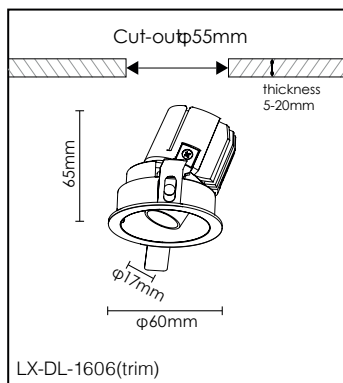

Physical : Aluminum

Colour(housing) : Black+White / Gray+White

COLOUR(reflector) : Black, White

References

| Reference | Led Power | Luminous flux | CCT/K | OPTICS | IP Rating | Dimensions | Adjustable | | |
|---------------|-----------|---------------|-------|-------------|-----------|------------|------------|-----------|------|
| LX-DL-1606 | 5W | 225-236lm | 2700K | 15°/24° | IP20/IP54 | Ø60*65mm | 360° | | |
| | | 234-257lm | 3000K | | | | | | |
| | 7W | 296-331lm | 2700K | | | | | | |
| | | 310-342lm | 3000K | | | | | | |
| LX-DL-1867 | 8W | 403-621lm | 2700K | 15°/24°/38° | | IP20/IP54 | | Ø86*106mm | 360° |
| | | 604-593lm | 3000K | | | | | | |
| | 10W | 449-639lm | 2700K | | | | | | |
| | | 457-655lm | 3000K | | | | | | |
| | 12W | 511-763lm | 2700K | | | | | | |
| | | 537-774lm | 3000K | | | | | | |
| 15W | 546-822lm | 2700K | | | | | | | |
| | 576-834lm | 3000K | | | | | | | |
| LX-DL-11165-S | 20W | 766-1120lm | 2700K | 15°/20°/32° | IP20/IP54 | Ø116*147mm | 360° | | |
| | | 891-1245lm | 3000K | | | | | | |
| | 25W | 847-1334lm | 2700K | | | | | | |
| | | 1039-1447lm | 3000K | | | | | | |
| | 30W | 1017-1519lm | 2700K | | | | | | |
| | | 1198-1717lm | 3000K | | | | | | |

Order code : Reference - Power - Luminous flux - CCT/K - Optic

Important : All the specification can be customized as per the project request .

Dimensions

Feature

To install the trimmed version