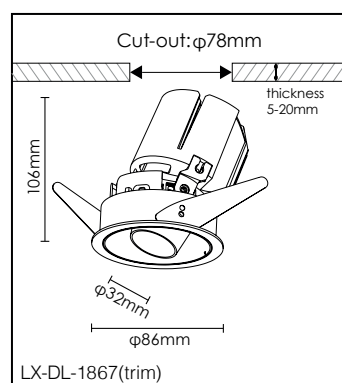

Physical : Aluminum

Colour(housing) : Black+White / Gray+White

COLOUR(reflector) : Black, White

References

| Reference | Led Power | Luminous flux | CCT/K | OPTICS | IP Rating | Dimensions | Adjustable | | |
|---------------|-----------|---------------|-------|-------------|-----------|------------|------------|-----------|------|
| LX-DL-1606 | 5W | 225-236lm | 2700K | 15°/24° | IP20/IP54 | Ø60*65mm | 360° | | |
| | | 234-257lm | 3000K | | | | | | |
| | 7W | 296-331lm | 2700K | | | | | | |
| | | 310-342lm | 3000K | | | | | | |
| LX-DL-1867 | 8W | 403-621lm | 2700K | 15°/24°/38° | | IP20/IP54 | | Ø86*106mm | 360° |
| | | 604-593lm | 3000K | | | | | | |
| | 10W | 449-639lm | 2700K | | | | | | |
| | | 457-655lm | 3000K | | | | | | |
| | 12W | 511-763lm | 2700K | | | | | | |
| | | 537-774lm | 3000K | | | | | | |
| 15W | 546-822lm | 2700K | | | | | | | |
| | 576-834lm | 3000K | | | | | | | |
| LX-DL-11165-S | 20W | 766-1120lm | 2700K | 15°/20°/32° | IP20/IP54 | Ø116*147mm | 360° | | |
| | | 891-1245lm | 3000K | | | | | | |
| | 25W | 847-1334lm | 2700K | | | | | | |
| | | 1039-1447lm | 3000K | | | | | | |
| | 30W | 1017-1519lm | 2700K | | | | | | |
| | | 1198-1717lm | 3000K | | | | | | |

Order code : Reference - Power - Luminous flux - CCT/K - Optic

Important : All the specification can be customized as per the project request .

Dimensions

Feature

To install the trimmed version