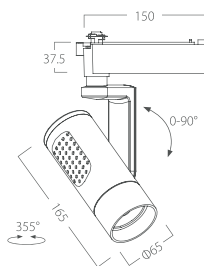

LX-DL-21065