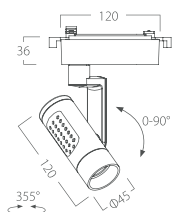

TRACK LIGHT

DOBSON-TG

IP 20	CRI RA>90	AC220-240V	TRIC	DALI	0/1-10V
----------	--------------	------------	------	------	---------

DOBSON-TG Track light

Optional finishing: black/ white.

There are a variety of sizes, black / white two colors to choose from, suitable for a variety of space needs, where needed, always find the most suitable solution.

References

Reference	Led Power	Luminous flux	Input Voltage	CCT/K	OPTICS	IP Rating	Dimensions
LX-DL-21045	10W	800lm	AC220-240V	2700K/3000K/4000K	15°/25°/36°	IP20	Ø45*120mm
LX-DL-21055	20W	1600lm					Ø55*140mm
LX-DL-21065	30W	2400lm					Ø65*165mm
LX-DL-21075	40W	3200lm					Ø75*180mm

Order code : Reference - Power - Luminous flux - CCT/K - Optic

Important : All the specification can be customized as per the project request .

Optional Color

White

Black

Dimensions

LX-DL-21045

LX-DL-21055