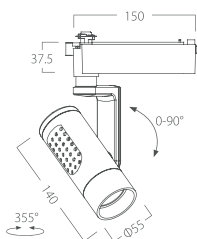

TRACK LIGHT

DOBSON-TG

IP 20	CRI RA>90	AC220-240V	TRIC	DALI	0/1-10V
----------	--------------	------------	------	------	---------

DOBSON-TG Track light

Optional finishing: black/ white.

There are a variety of sizes, black / white two colors to choose from, suitable for a variety of space needs, where needed, always find the most suitable solution.

References

Reference	Led Power	Luminous flux	Input Voltage	CCT/K	OPTICS	IP Rating	Dimensions
LX-DL-21045	10W	800lm	AC220-240V	2700K/3000K/4000K	15°/25°/36°	IP20	Ø45*120mm
LX-DL-21055	20W	1600lm					Ø55*140mm
LX-DL-21065	30W	2400lm					Ø65*165mm
LX-DL-21075	40W	3200lm					Ø75*180mm

Order code : Reference - Power - Luminous flux - CCT/K - Optic

Important : All the specification can be customized as per the project request .

Optional Color

White

Black

Dimensions

LX-DL-21045

LX-DL-21055