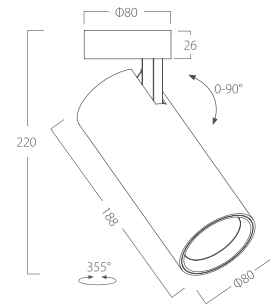

DOWNLIGHT

DOBSON

IP 20	CRI RA>90	AC220-240V	TRIC	DALI	0/1-10V
-----------------	---------------------	-------------------	-------------	-------------	----------------

DOBSON DOWNLIGHT

Three kinds of version: partly recessed spot light/ surface mounted ceiling light/ surface mounted pendent light.

Optional finishing: white/black.

References

Reference	Led Power	Luminous flux	Input Voltage	CCT/K	OPTICS	IP Rating	Dimensions
LX-DL-23075A	20W	1600lm	AC220-240V	2700K/3000K/4000K	15°/23°/38°/45°/60°	IP20	Ø62*171*203mm
LX-DL-23095AM	25W	2000lm					Ø72*186*205mm
LX-DL-23095AL	30W	2400lm					Ø80*188*207mm
LX-DL-24062A	18W	1440lm					(Ø62*171mm)/(Ø62*26mm)
LX-DL-24072A	25W	2000lm					(Ø72*186mm)/(Ø72*26mm)
LX-DL-24080A	30W	2400lm					(Ø80*188mm)/(Ø80*26mm)
LX-PEN-25062	18W	1440lm					(Ø62*171mm)/(Ø70*30mm)
LX-PEN-25072	25W	2000lm					(Ø72*186mm)/(Ø70*30mm)
LX-PEN-25080	30W	2400lm					(Ø80*188mm)/(Ø80*30mm)

Order code : Reference - Power - Luminous flux - CCT/K - Optic

Important : All the specification can be customized as per the project request .

Optional Color

White

Black

Dimensions

LX-DL-23075A

LX-DL-23095AM

LX-DL-23095AL

LX-DL-24062A

LX-DL-24072A

LX-DL-24080A

LX-PEN-25062

LX-PEN-25072

LX-PEN-25080