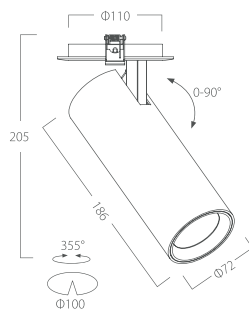

DOWNLIGHT

DOBSON

IP 20	CRI RA>90	AC220-240V	TRIC	DALI	0/1-10V
-----------------	---------------------	-------------------	-------------	-------------	----------------

DOBSON DOWNLIGHT

Three kinds of version: partly recessed spot light/ surface mounted ceiling light/ surface mounted pendent light.

Optional finishing: white/black.

References

Reference	Led Power	Luminous flux	Input Voltage	CCT/K	OPTICS	IP Rating	Dimensions
LX-DL-23075A	20W	1600lm	AC220-240V	2700K/3000K/4000K	15°/23°/38°/45°/60°	IP20	Ø62*171*203mm
LX-DL-23095AM	25W	2000lm					Ø72*186*205mm
LX-DL-23095AL	30W	2400lm					Ø80*188*207mm
LX-DL-24062A	18W	1440lm					(Ø62*171mm)/(Ø62*26mm)
LX-DL-24072A	25W	2000lm					(Ø72*186mm)/(Ø72*26mm)
LX-DL-24080A	30W	2400lm					(Ø80*188mm)/(Ø80*26mm)
LX-PEN-25062	18W	1440lm					(Ø62*171mm)/(Ø70*30mm)
LX-PEN-25072	25W	2000lm					(Ø72*186mm)/(Ø70*30mm)
LX-PEN-25080	30W	2400lm					(Ø80*188mm)/(Ø80*30mm)

Order code : Reference - Power - Luminous flux - CCT/K - Optic

Important : All the specification can be customized as per the project request .

Optional Color

White

Black

Dimensions

LX-DL-23075A

LX-DL-23095AM