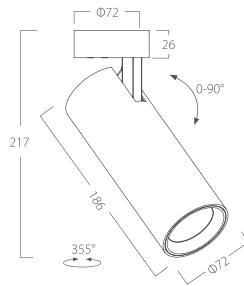

DOWNLIGHT

DOBSON

IP 20	CRI RA>90	AC220-240V	TRIC	DALI	0/1-10V
-----------------	---------------------	-------------------	-------------	-------------	----------------

DOBSON DOWNLIGHT

Three kinds of version: partly recessed spot light/ surface mounted ceiling light/ surface mounted pendent light.

Optional finishing: white/black.

References

Reference	Led Power	Luminous flux	Input Voltage	CCT/K	OPTICS	IP Rating	Dimensions
LX-DL-23075A	20W	1600lm	AC220-240V	2700K/3000K/4000K	15°/23°/38°/45°/60°	IP20	Ø62*171*203mm
LX-DL-23095AM	25W	2000lm					Ø72*186*205mm
LX-DL-23095AL	30W	2400lm					Ø80*188*207mm
LX-DL-24062A	18W	1440lm					(Ø62*171mm)/(Ø62*26mm)
LX-DL-24072A	25W	2000lm					(Ø72*186mm)/(Ø72*26mm)
LX-DL-24080A	30W	2400lm					(Ø80*188mm)/(Ø80*26mm)
LX-PEN-25062	18W	1440lm					(Ø62*171mm)/(Ø70*30mm)
LX-PEN-25072	25W	2000lm					(Ø72*186mm)/(Ø70*30mm)
LX-PEN-25080	30W	2400lm					(Ø80*188mm)/(Ø80*30mm)

Order code : Reference - Power - Luminous flux - CCT/K - Optic

Important : All the specification can be customized as per the project request .

Optional Color

White

Black

Dimensions

LX-DL-23075A

LX-DL-23095AM

LX-DL-23095AL

LX-DL-24062A

LX-DL-24072A

LX-DL-24080A

LX-PEN-25062

LX-PEN-25072

LX-PEN-25080