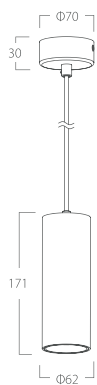

DOWNLIGHT

DOBSON

IP 20	CRI RA>90	AC220-240V	TRIC	DALI	0/1-10V
-----------------	---------------------	-------------------	-------------	-------------	----------------

DOBSON DOWNLIGHT

Three kinds of version: partly recessed spot light/ surface mounted ceiling light/ surface mounted pendent light.

Optional finishing: white/black.

References

Reference	Led Power	Luminous flux	Input Voltage	CCT/K	OPTICS	IP Rating	Dimensions
LX-DL-23075A	20W	1600lm	AC220-240V	2700K/3000K/4000K	15°/23°/38°/45°/60°	IP20	Ø62*171*203mm
LX-DL-23095AM	25W	2000lm					Ø72*186*205mm
LX-DL-23095AL	30W	2400lm					Ø80*188*207mm
LX-DL-24062A	18W	1440lm					(Ø62*171mm)/(Ø62*26mm)
LX-DL-24072A	25W	2000lm					(Ø72*186mm)/(Ø72*26mm)
LX-DL-24080A	30W	2400lm					(Ø80*188mm)/(Ø80*26mm)
LX-PEN-25062	18W	1440lm					(Ø62*171mm)/(Ø70*30mm)
LX-PEN-25072	25W	2000lm					(Ø72*186mm)/(Ø70*30mm)
LX-PEN-25080	30W	2400lm					(Ø80*188mm)/(Ø80*30mm)

Order code : Reference - Power - Luminous flux - CCT/K - Optic

Important : All the specification can be customized as per the project request .

Optional Color

White

Black

Dimensions

LX-DL-23075A

LX-DL-23095AM

LX-DL-23095AL

LX-DL-24062A

LX-DL-24072A

LX-DL-24080A

LX-PEN-25062

LX-PEN-25072

LX-PEN-25080