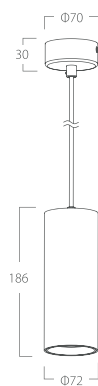

DOWNLIGHT

DOBSON

IP 20	CRI RA>90	AC220-240V	TRIC	DALI	0/1-10V
-----------------	---------------------	-------------------	-------------	-------------	----------------

DOBSON DOWNLIGHT

Three kinds of version: partly recessed spot light/ surface mounted ceiling light/ surface mounted pendent light.

Optional finishing: white/black.

References

Reference	Led Power	Luminous flux	Input Voltage	CCT/K	OPTICS	IP Rating	Dimensions
LX-DL-23075A	20W	1600lm	AC220-240V	2700K/3000K/4000K	15°/23°/38°/45°/60°	IP20	Ø62*171*203mm
LX-DL-23095AM	25W	2000lm					Ø72*186*205mm
LX-DL-23095AL	30W	2400lm					Ø80*188*207mm
LX-DL-24062A	18W	1440lm					(Ø62*171mm)/(Ø62*26mm)
LX-DL-24072A	25W	2000lm					(Ø72*186mm)/(Ø72*26mm)
LX-DL-24080A	30W	2400lm					(Ø80*188mm)/(Ø80*26mm)
LX-PEN-25062	18W	1440lm					(Ø62*171mm)/(Ø70*30mm)
LX-PEN-25072	25W	2000lm					(Ø72*186mm)/(Ø70*30mm)
LX-PEN-25080	30W	2400lm					(Ø80*188mm)/(Ø80*30mm)

Order code : Reference - Power - Luminous flux - CCT/K - Optic

Important : All the specification can be customized as per the project request .

Optional Color

White

Black

Dimensions

LX-DL-23075A

LX-DL-23095AM

LX-DL-23095AL

LX-DL-24062A

LX-DL-24072A

LX-DL-24080A

LX-PEN-25062

LX-PEN-25072

LX-PEN-25080