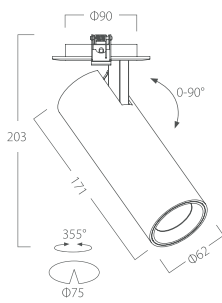

Optional finishing: white/black.

References

Reference	Led Power	Luminous flux	Input Voltage	CCT/K	OPTICS	IP Rating	Dimensions
LX-DL-23075A	20W	1600lm	AC220-240V	2700K/3000K/4000K	15°/23°/38°/45°/60°	IP20	Ø62*171*203mm
LX-DL-23095AM	25W	2000lm					Ø72*186*205mm
LX-DL-23095AL	30W	2400lm					Ø80*188*207mm
LX-DL-24062A	18W	1440lm					(Ø62*171mm)/(Ø62*26mm)
LX-DL-24072A	25W	2000lm					(Ø72*186mm)/(Ø72*26mm)
LX-DL-24080A	30W	2400lm					(Ø80*188mm)/(Ø80*26mm)
LX-PEN-25062	18W	1440lm					(Ø62*171mm)/(Ø70*30mm)
LX-PEN-25072	25W	2000lm					(Ø72*186mm)/(Ø70*30mm)
LX-PEN-25080	30W	2400lm					(Ø80*188mm)/(Ø80*30mm)

Order code : Reference - Power - Luminous flux - CCT/K - Optic

Important : All the specification can be customized as per the project request .

Optional Color

White

Black

Dimensions

LX-DL-23075A

LX-DL-23095AM