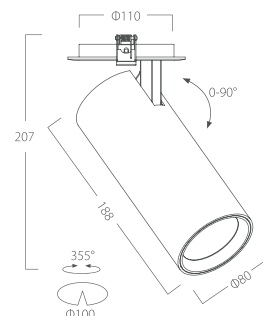

LX-DL-23095AL