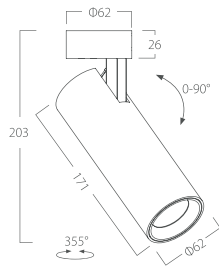

DOWNLIGHT

DOBSON

IP 20	CRI RA>90	AC220-240V	TRIC	DALI	0/1-10V
-----------------	---------------------	-------------------	-------------	-------------	----------------

DOBSON DOWNLIGHT

Three kinds of version: partly recessed spot light/ surface mounted ceiling light/ surface mounted pendent light.

Optional finishing: white/black.

References

Reference	Led Power	Luminous flux	Input Voltage	CCT/K	OPTICS	IP Rating	Dimensions
LX-DL-23075A	20W	1600lm	AC220-240V	2700K/3000K/4000K	15°/23°/38°/45°/60°	IP20	Ø62*171*203mm
LX-DL-23095AM	25W	2000lm					Ø72*186*205mm
LX-DL-23095AL	30W	2400lm					Ø80*188*207mm
LX-DL-24062A	18W	1440lm					(Ø62*171mm)/(Ø62*26mm)
LX-DL-24072A	25W	2000lm					(Ø72*186mm)/(Ø72*26mm)
LX-DL-24080A	30W	2400lm					(Ø80*188mm)/(Ø80*26mm)
LX-PEN-25062	18W	1440lm					(Ø62*171mm)/(Ø70*30mm)
LX-PEN-25072	25W	2000lm					(Ø72*186mm)/(Ø70*30mm)
LX-PEN-25080	30W	2400lm					(Ø80*188mm)/(Ø80*30mm)

Order code : Reference - Power - Luminous flux - CCT/K - Optic

Important : All the specification can be customized as per the project request .

Optional Color

White

Black

Dimensions

LX-DL-23075A

LX-DL-23095AM

LX-DL-23095AL

LX-DL-24062A

LX-DL-24072A

LX-DL-24080A

LX-PEN-25062

LX-PEN-25072

LX-PEN-25080