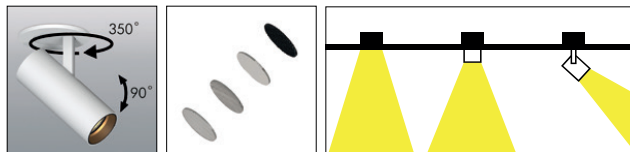

References

Reference	Led Power	Luminous flux	CCT/K	OPTICS	IP Rating	Dimensions
LX-DL-2503	8W	630-661lm	2700K	15°/24°/38°	IP20	(Ø50*130mm)/(Ø89*170mm)
		632-664lm	3000K			
	10W	705-734lm	2700K			
		740-779lm	3000K			
	12W	802-825lm	2700K			
		821-864lm	3000K			
15W	895-922lm	2700K				
	920-971lm	3000K				
LX-DL-2703	15W	945-1064lm	2700K			(Ø70*132mm)/(Ø108*175mm)
		1072-1122lm	3000K			
	20W	1303-1468lm	2700K			
		1500-1570lm	3000K			

Order code : Reference - Power - Luminous flux - CCT/K - Optic

Important : All the specification can be customized as per the project request .

Features