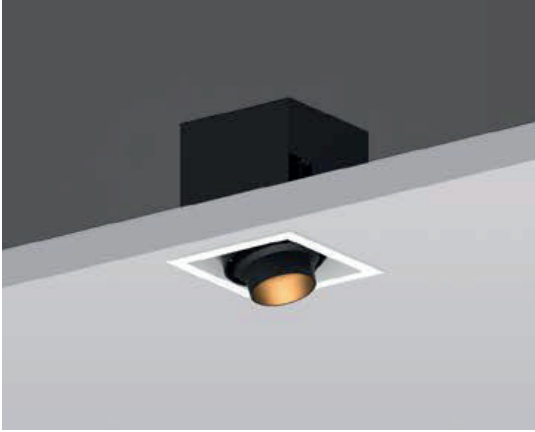

DOWNLIGHT

GRIDIX A

GRIDIX A

The single / double / triple heads anti-glare tube design can reduce glare and enhance comfort to a greater extent; And the universal adjustable design can help you to project light onto object more accurately, highlighting a single area or object.

Applications : Hotels, Bars, Restaurants, Shopping centers, Retail stores, Showrooms, Galleries, Large architectural structures, etc.

Physical : Aluminum

Colour(housing) : Black + White

Colour(reflector) : Black

Colour temperature : 2700K, 3000K, 4000K, 5000K

References

Reference	Led Power	Luminous flux	CCT/K	OPTICS	IP Rating	Dimensions
LX-DL-2261	8W	543-638lm	2700K	15°/24°/40°	IP20	L103*H103*W120mm
		636-671lm	3000K			
	12W	756-813lm	2700K			L103*H103*W135mm
		825-878lm	3000K			
LX-DL-2262	2*8W	1086-1276lm	2700K			L200*H103*W120mm
		1272-1342lm	3000K			
	2*12W	1512-1626lm	2700K			L200*H103*W135mm
		1650-1756lm	3000K			
LX-DL-2263	3*8W	1629-1914lm	2700K			L285*H103*W120mm
		1908-2013lm	3000K			
	3*12W	2268-2439lm	2700K			L285*H103*W135mm
		2475-2634lm	3000K			