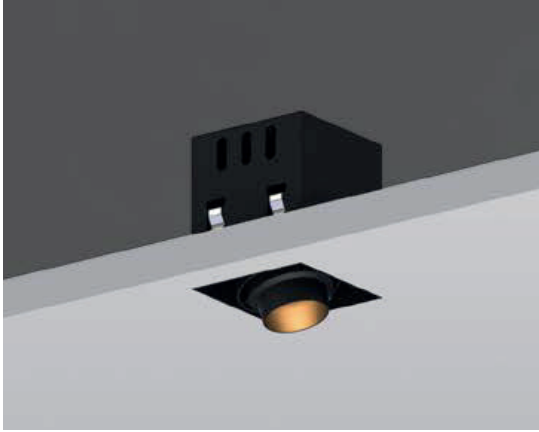

DOWNLIGHT

GRIDIX AW

GRIDIX AW

The single / double / triple heads anti-glare tube design can reduce glare and enhance comfort to a greater extent; And the universal adjustable design can help you to project light onto object more accurately, highlighting a single area or object.

Applications : Hotels, Bars, Restaurants, Shopping centers, Retail stores, Showrooms, Galleries, Large architectural structures, etc.

Physical : Aluminum

Colour(housing) : Black + White

Colour(reflector) : Black

Colour temperature : 2700K, 3000K, 4000K, 5000K

References

Reference	Led Power	Luminous flux	CCT/K	OPTICS	IP Rating	Dimensions
LX-DL-W2661	8W	543-638lm	2700K	15°/24°/40°	IP20	L94*H94*W117mm
		636-671lm	3000K			
	12W	756-813lm	2700K			L94*H94*W134mm
		825-878lm	3000K			
LX-DL-W2662	2*8W	1086-1276lm	2700K			L190*H94*W117mm
		1272-1342lm	3000K			
	2*12W	1512-1626lm	2700K			L190*H94*W134mm
		1650-1756lm	3000K			
LX-DL-W2663	3*8W	1629-1914lm	2700K			L275*H94*W117mm
		1908-2013lm	3000K			
	3*12W	2268-2439lm	2700K			L275*H94*W134mm
		2475-2634lm	3000K			