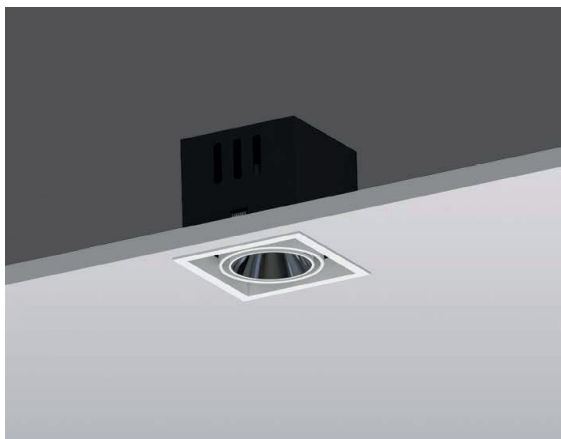

DOWNLIGHT

GRIDIX C

GRIDIX C

The single / double / triple Single head adjustable angle design can help more accurately project light onto the object, highlighting a single area or object.

Applications : Star-rated Hotels, Villas, Residential buildings, etc.

Physical : Aluminum

Colour(housing) : Black + White

Colour(reflector) : Dark chrome, Specular, Gold, White, Black

Colour temperature : 2700K, 3000K, 4000K, 5000K

References

Reference	Led Power	Luminous flux	CCT/K	OPTICS	IP Rating	Dimensions	
LX-DL-2921	5W	282-360lm	2700K	15°/20°/25°/30°	IP20/IP54	L92*H92*W80mm	
		321-390lm	3000K				
	7W	338-432lm	2700K				
		383-468lm	3000K				
LX-DL-21301	8W	621-671lm	2700K	15°/24°/38°		IP20/IP54	L130*H130*W125mm
		642-693lm	3000K				
	10W	696-789lm	2700K				
		753-799lm	3000K				
	12W	821-932lm	2700K				
		837-888lm	3000K				
15W	889-1020lm	2700K					
	939-1033lm	3000K					
LX-DL-2922	2*5W	564-720lm	2700K	15°/20°/25°/30°	IP20/IP54	L184*H92*W80mm	
		642-780lm	3000K				
	2*7W	676-864lm	2700K				
		766-936lm	3000K				
LX-DL-21302	2*8W	1242-1342lm	2700K	15°/24°/38°		IP20/IP54	L242*H130*W125mm
		1284-1386lm	3000K				
	2*10W	1392-1578lm	2700K				
		1506-1598lm	3000K				
	2*12W	1642-1864lm	2700K				
		1674-1776lm	3000K				
2*15W	1778-2040lm	2700K					
	1878-2066lm	3000K					
LX-DL-2923	3*5W	846-1080lm	2700K	15°/20°/25°/30°	IP20/IP54	L269*H92*W80mm	
		963-1170lm	3000K				
	3*7W	1014-1296lm	2700K				
		1149-1404lm	3000K				
LX-DL-21303	3*8W	1863-2013lm	2700K	15°/24°/38°		IP20/IP54	L356*H130*W125mm
		1926-2079lm	3000K				
	3*10W	2088-2367lm	2700K				
		2259-2367lm	3000K				
	3*12W	2463-2796lm	2700K				
		2511-2664lm	3000K				
3*15W	2667-3060lm	2700K					
	2817-3099lm	3000K					