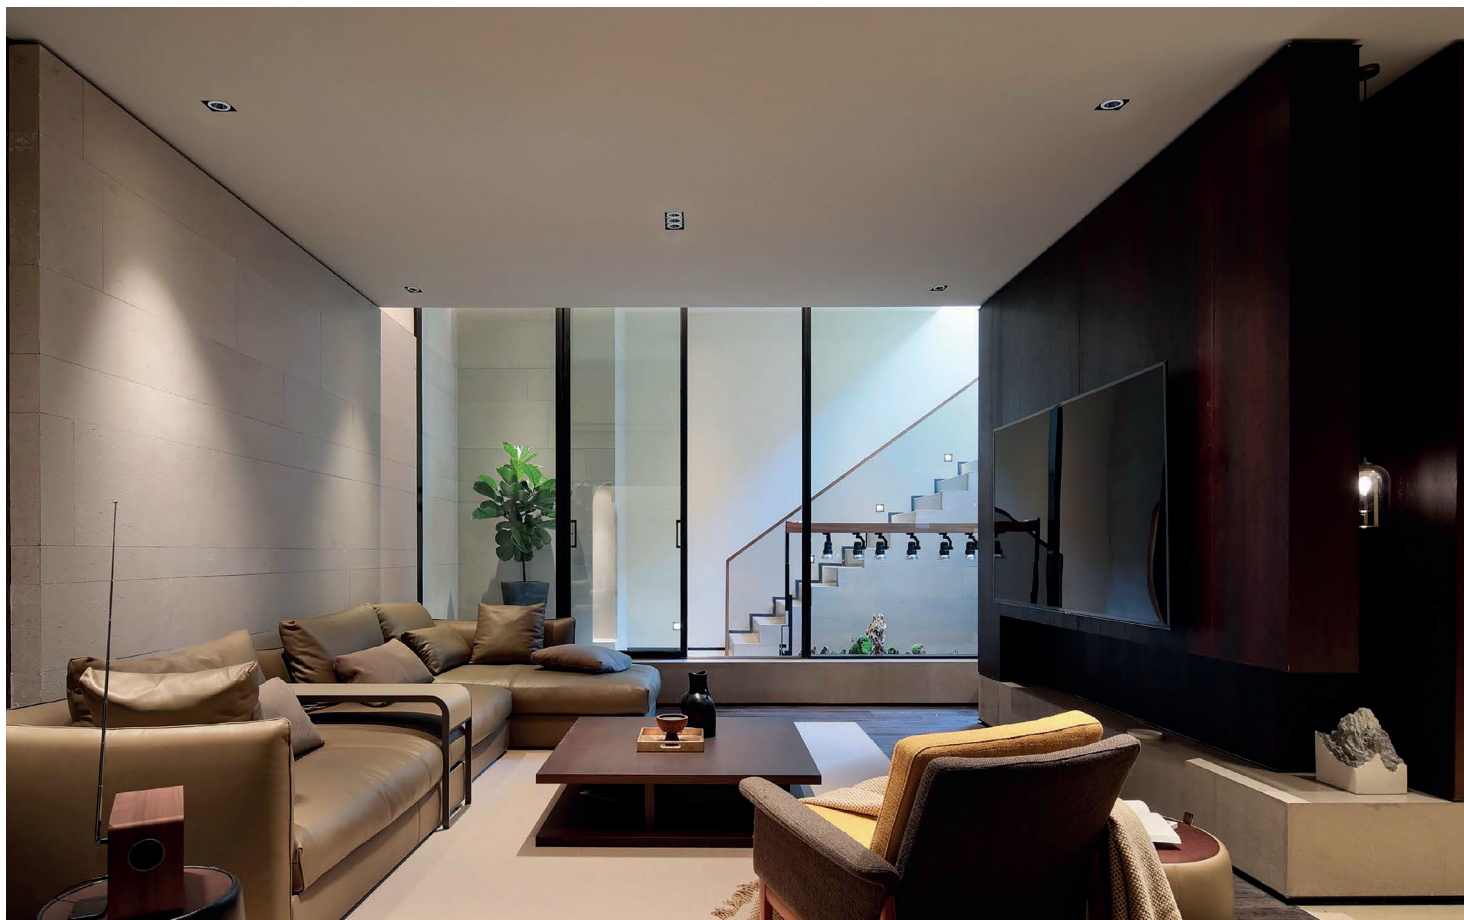

DOWNLIGHT

GRIDIX C

GRIDIX C

The single / double / triple Single head adjustable angle design can help more accurately project light onto the object, highlighting a single area or object.

Applications : Star-rated Hotels, Villas, Residential buildings, etc.

Physical : Aluminum

Colour(housing) : Black + White

Colour(reflector) : Dark chrome, Specular, Gold, White, Black

Colour temperature : 2700K, 3000K, 4000K, 5000K

References

Reference	Led Power	Luminous flux	CCT/K	OPTICS	IP Rating	Dimensions	
LX-DL-2921	5W	282-360lm	2700K	15°/20°/25°/30°	IP20/IP54	L92*H92*W80mm	
		321-390lm	3000K				
	7W	338-432lm	2700K				
		383-468lm	3000K				
LX-DL-21301	8W	621-671lm	2700K	15°/24°/38°		IP20/IP54	L130*H130*W125mm
		642-693lm	3000K				
	10W	696-789lm	2700K				
		753-799lm	3000K				
	12W	821-932lm	2700K				
		837-888lm	3000K				
15W	889-1020lm	2700K					
	939-1033lm	3000K					
LX-DL-2922	2*5W	564-720lm	2700K	15°/20°/25°/30°	IP20/IP54	L184*H92*W80mm	
		642-780lm	3000K				
	2*7W	676-864lm	2700K				
		766-936lm	3000K				
LX-DL-21302	2*8W	1242-1342lm	2700K	15°/24°/38°		IP20/IP54	L242*H130*W125mm
		1284-1386lm	3000K				
	2*10W	1392-1578lm	2700K				
		1506-1598lm	3000K				
	2*12W	1642-1864lm	2700K				
		1674-1776lm	3000K				
2*15W	1778-2040lm	2700K					
	1878-2066lm	3000K					
LX-DL-2923	3*5W	846-1080lm	2700K	15°/20°/25°/30°	IP20/IP54	L269*H92*W80mm	
		963-1170lm	3000K				
	3*7W	1014-1296lm	2700K				
		1149-1404lm	3000K				
LX-DL-21303	3*8W	1863-2013lm	2700K	15°/24°/38°		IP20/IP54	L356*H130*W125mm
		1926-2079lm	3000K				
	3*10W	2088-2367lm	2700K				
		2259-2367lm	3000K				
	3*12W	2463-2796lm	2700K				
		2511-2664lm	3000K				
3*15W	2667-3060lm	2700K					
	2817-3099lm	3000K					