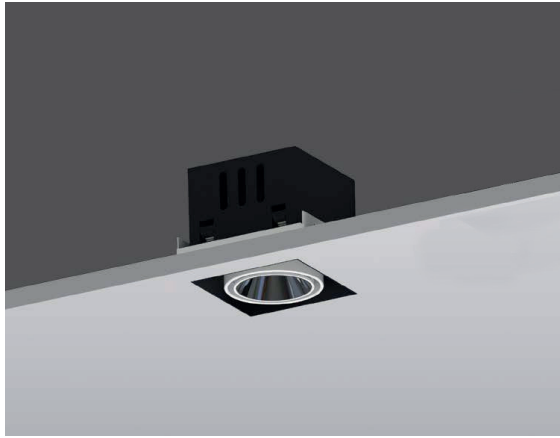

DOWNLIGHT

GRIDIX CW

GRIDIX CW

The single / double / triple Single head adjustable angle design can help more accurately project light onto the object, highlighting a single area or object.

Applications : Star-rated Hotels, Villas, Residential buildings, etc.

Physical : Aluminum

Colour(housing) : Black + White

Colour(reflector) : Dark chrome, Specular, Gold, White, Black

Colour temperature : 2700K, 3000K, 4000K, 5000K