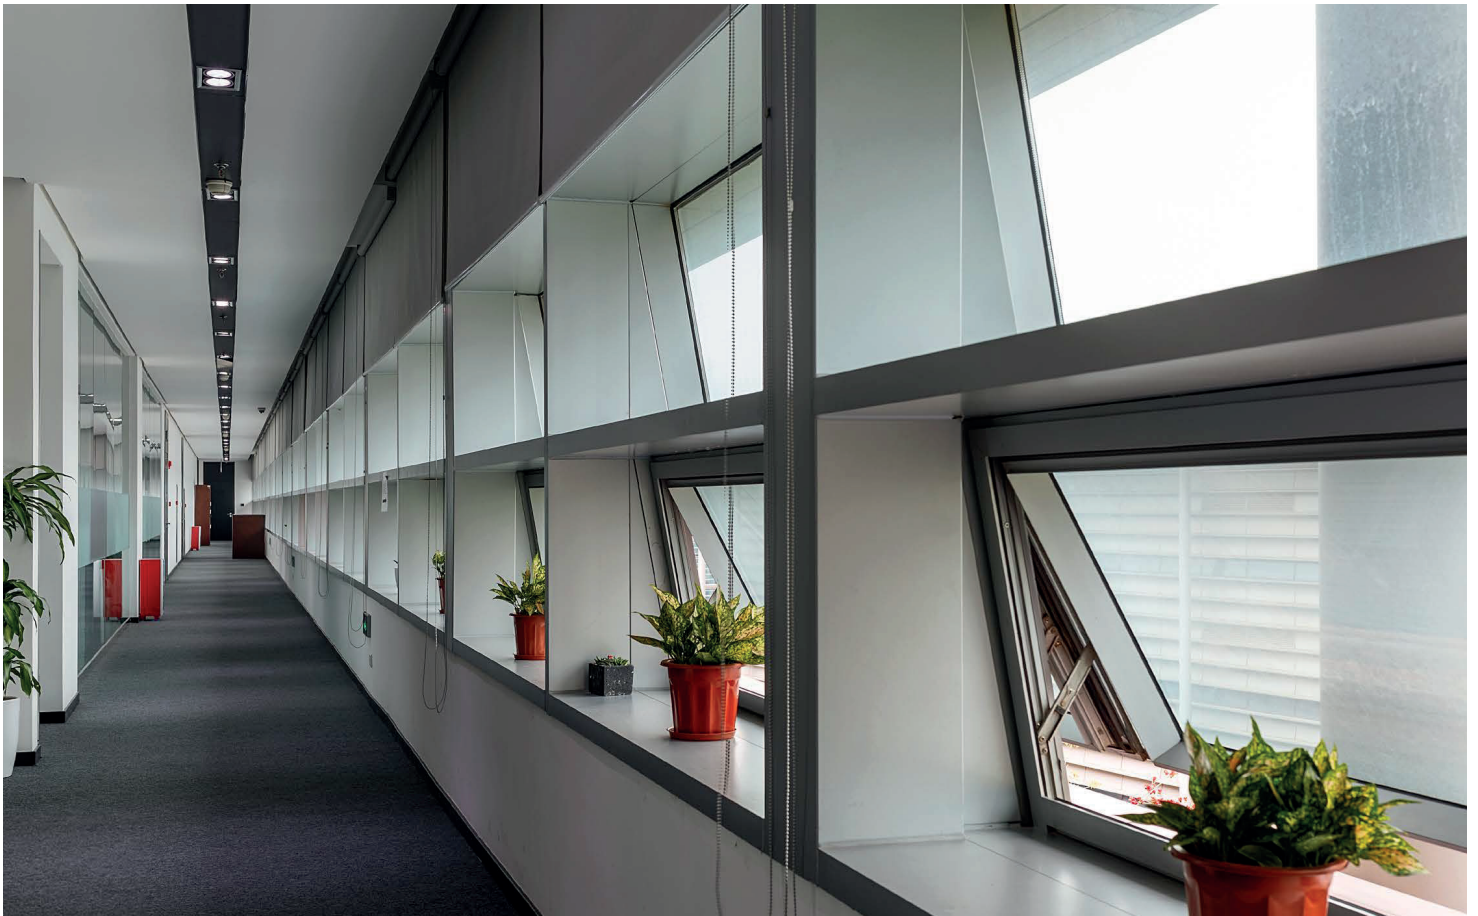

GRIDIX

The single / double / triple heads universal adjustable angle design can help you to project light onto object more accurately, high lighting a single area or object.

Applications : Hotels, Shopping centers, Restaurants, Galleries, Large architectural structures, Retail stores, Showrooms, Bars, etc.

Physical : Aluminum

Colour(housing) : Black / White

Colour(reflector) : Black

Colour temperature : 2700K, 3000K, 4000K, 5000K