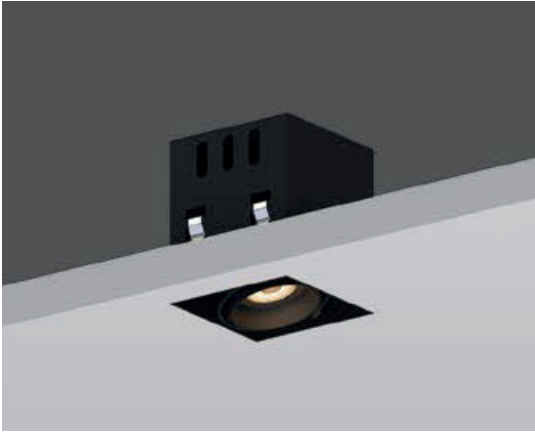

DOWNLIGHT

GRIDIX W

IP 20	CRI >90	AC220-240V	Anti-Glare	No Flicker
-----------------	-------------------	-------------------	-------------------	-------------------

PHASE	1-10V	ball	Bluetooth
--------------	--------------	-------------	------------------

3 GARANTIE	CITIZEN Micro-Componente	CE	RoHS	50000h@L80
----------------------	------------------------------------	-----------	-------------	-------------------

GRIDIX

The single / double / triple heads universal adjustable angle design can help you to project light onto object more accurately, high lighting a single area or object.

Applications : Hotels, Shopping centers, Restaurants, Galleries, Large architectural structures, Retail stores, Showrooms, Bars, etc.

Physical : Aluminum

Colour(housing) : Black / White

Colour(reflector) : Black

Colour temperature : 2700K, 3000K, 4000K, 5000K

References

Reference	Led Power	Luminous flux	CCT/K	OPTICS	IP Rating	Dimensions				
LX-DL-W2761	8W	664-693lm	2700K	15°/24°/40°	IP20	L94*H94*W102mm				
		687-727lm	3000K							
	12W	832-868lm	2700K			L94*H94*W118mm				
		863-921lm	3000K							
LX-DL-W2762	2*8W	1328-1386lm	2700K			15°/24°/40°	IP20	L190*H94*W102mm		
		1374-1454lm	3000K							
	2*12W	1664-1736lm	2700K					L190*H94*W118mm		
		1726-1842lm	3000K							
LX-DL-W2763	3*8W	1992-2079lm	2700K					15°/24°/40°	IP20	L275*H94*W102mm
		2061-2181lm	3000K							
	3*12W	2496-2604lm	2700K							L275*H94*W118mm
		2589-2763lm	3000K							