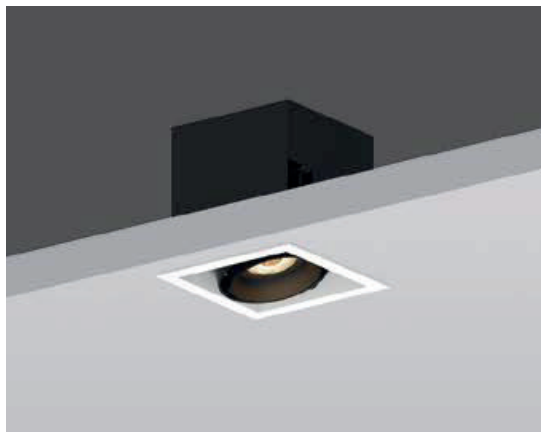

### GRIDIX

The single / double / triple heads universal adjustable angle design can help you to project light onto object more accurately, high lighting a single area or object.

Applications : Hotels, Shopping centers, Restaurants, Galleries, Large architectural structures, Retail stores, Showrooms, Bars, etc.

Physical : Aluminum

Colour(housing) : Black / White

Colour(reflector) : Black

Colour temperature : 2700K, 3000K, 4000K, 5000K