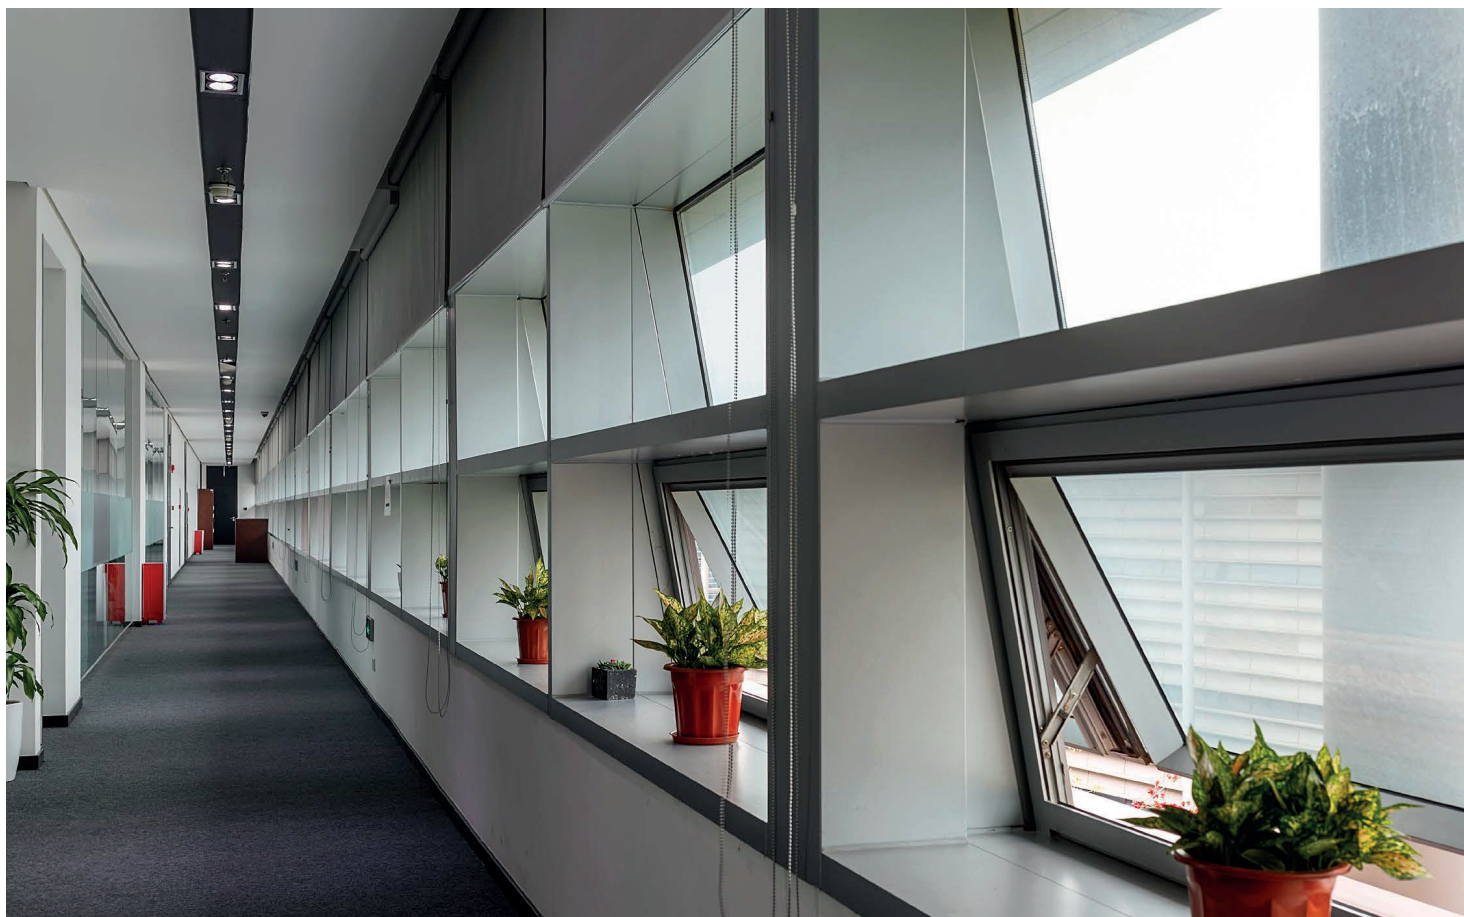

GRIDIX

The single / double / triple heads universal adjustable angle design can help you to project light onto object more accurately, high lighting a single area or object.

Applications : Hotels, Shopping centers, Restaurants, Galleries, Large architectural structures, Retail stores, Showrooms, Bars, etc.

Physical : Aluminum

Colour(housing) : Black / White

Colour(reflector) : Black

Colour temperature : 2700K, 3000K, 4000K, 5000K