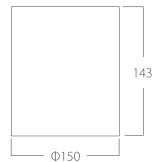

The consideration of IP54 rating makes HUBBLE to be widely used in many areas.

References

Reference	Led Power	Luminous flux	Input Voltage	CCT/K	OPTICS	IP Rating	Dimensions
LX-DL-14082F	10W	887lm	AC220-240V	2700K/3000K/4000K	45°	IP54	Ø82*106mm
LX-DL-14115F	20W	1413lm					Ø115*120mm
LX-DL-14150F	30W	1813lm					Ø150*143mm
LX-DL-14190F	40W	2362lm					Ø190*160mm

Order code : Reference - Power - Luminous flux - CCT/K - Optic

Important : All the specification can be customized as per the project request .

BODY COLOR

White

Black

SECONDARY REFLECTOR

White

Black

Silver

Chrome

Dimensions

LX-DL-14082F

LX-DL-14115F

LX-DL-14150F

LX-DL-14190F