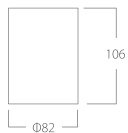

The consideration of IP54 rating makes HUBBLE to be widely used in many areas.

References

Reference	Led Power	Luminous flux	Input Voltage	CCT/K	OPTICS	IP Rating	Dimensions
LX-DL-14082F	10W	887lm	AC220-240V	2700K/3000K/4000K	45°	IP54	Ø82*106mm
LX-DL-14115F	20W	1413lm					Ø115*120mm
LX-DL-14150F	30W	1813lm					Ø150*143mm
LX-DL-14190F	40W	2362lm					Ø190*160mm

Order code : Reference - Power - Luminous flux - CCT/K - Optic

Important : All the specification can be customized as per the project request .

BODY COLOR

White

Black

SECONDARY REFLECTOR

White

Black

Silver

Chrome

Dimensions

LX-DL-14082F

LX-DL-14115F

LX-DL-14150F

LX-DL-14190F