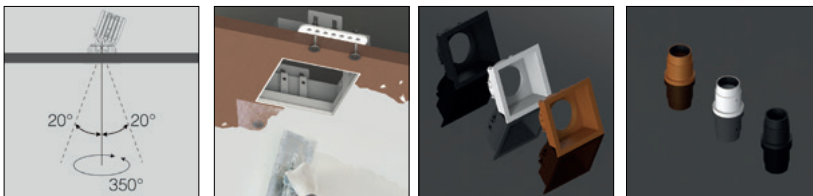

References

Reference	Led Power	Luminous flux	CCT/K	OPTICS	IP Rating	Dimensions	Adjustable
LX-DL-W11222	2*8W	1028-1040lm	3000K	21°/35°	IP20	69*127*91mm	350°
LX-DL-W11692	2*12W	1564-1834lm		15°/25°/33°		94*174*109mm	

Order code : Reference - Power - Luminous flux - CCT/K - Optic

Important : All the specification can be customized as per the project request .

Features