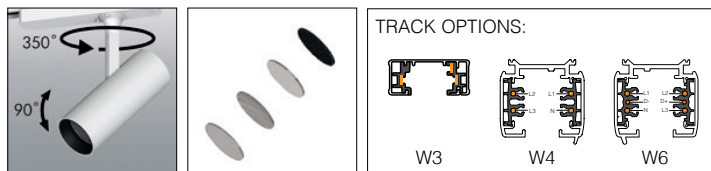

Physical : Aluminum

Colour(housing) : Black/White

Colour(reflector) : Black

Colour temperature : 2700K, 3000K, 4000K, 5000K

References

Reference	Led Power	Luminous flux	CCT/K	OPTICS	IP Rating	Dimensions
LX-DL-3501	8W	630-661lm	2700K	15°/24°/38°	IP20	Ø50*130*162mm
		632-664lm	3000K			
	10W	705-734lm	2700K			
		740-779lm	3000K			
	12W	802-825lm	2700K			
		821-864lm	3000K			
15W	895-922lm	2700K				
	920-971lm	3000K				
LX-DL-3702	15W	945-1064lm	2700K	15°/24°/38°	IP20	Ø70*160*162mm
		1072-1122lm	3000K			
	20W	1303-1468lm	2700K			
		1500-1570lm	3000K			
	25W	1622-1760lm	2700K			
		1716-1803lm	3000K			

Order code : Reference - Power - Luminous flux - CCT/K - Optic

Important : All the specification can be customized as per the project request .

Features

Dimensions