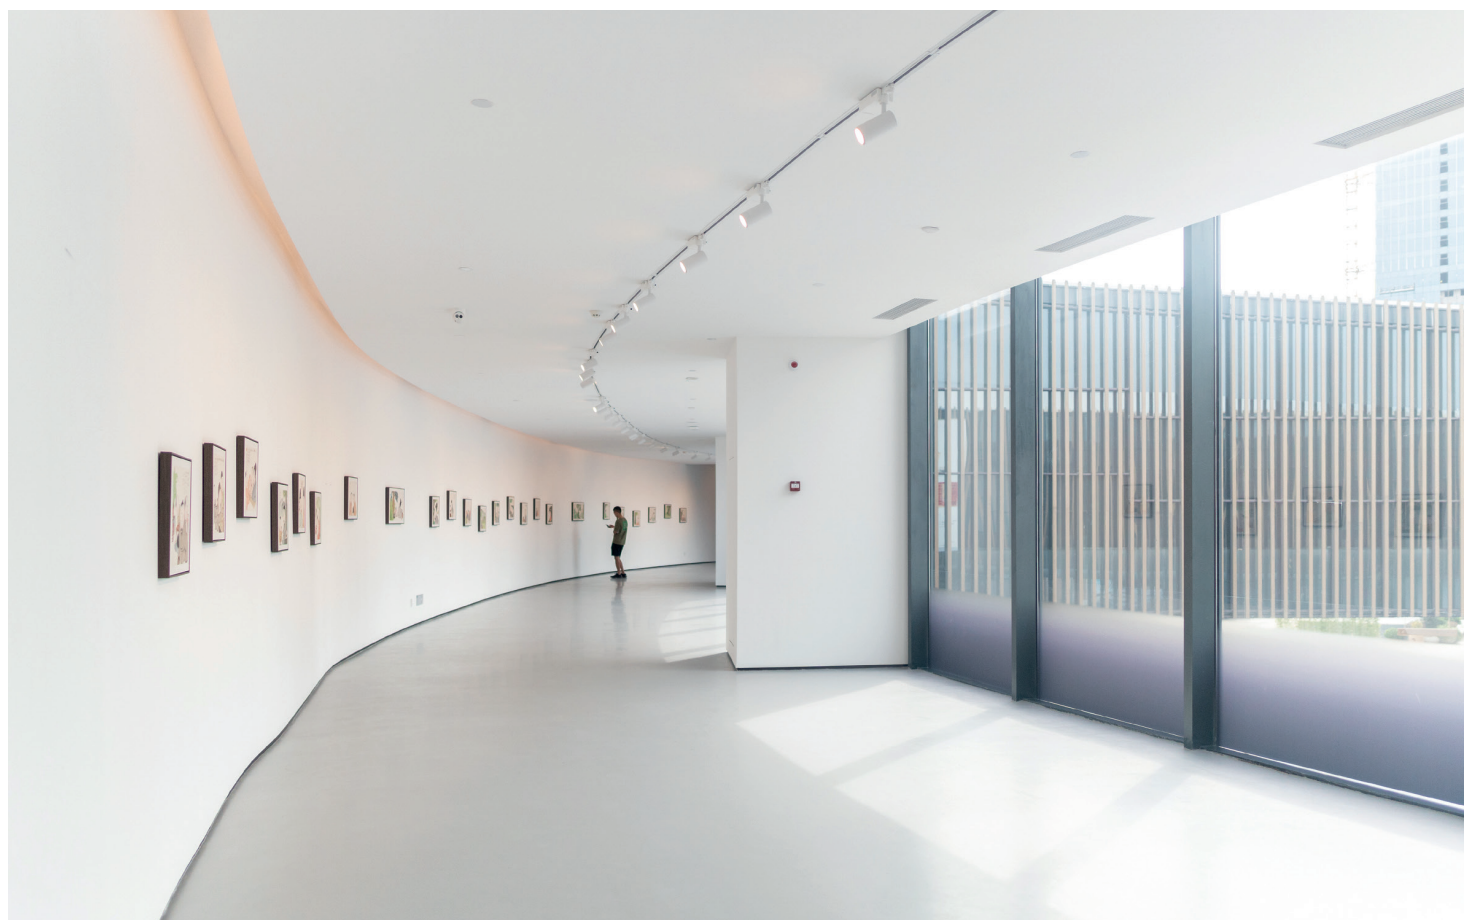

DOWNLIGHT

INNOVATIVE

INNOVATIVE

Track design enables the lamp to slide freely in the track, so that the object can not escape from the light range.

Applications : Shopping malls, Museums, Galleries, Exhibition halls, Hotels, Restaurants, Bars, Convention centers, etc.

Physical : Aluminum

Colour(housing) : Black/White

Colour(reflector) : Black

Colour temperature : 2700K, 3000K, 4000K, 5000K

References

Reference	Led Power	Luminous flux	CCT/K	OPTICS	IP Rating	Dimensions
LX-DL-3501	8W	630-661lm	2700K	15°/24°/38°	IP20	Ø50*130*162mm
		632-664lm	3000K			
	10W	705-734lm	2700K			
		740-779lm	3000K			
	12W	802-825lm	2700K			
		821-864lm	3000K			
15W	895-922lm	2700K				
	920-971lm	3000K				
LX-DL-3702	15W	945-1064lm	2700K	15°/24°/38°	IP20	Ø70*160*162mm
		1072-1122lm	3000K			
	20W	1303-1468lm	2700K			
		1500-1570lm	3000K			
	25W	1622-1760lm	2700K			
		1716-1803lm	3000K			