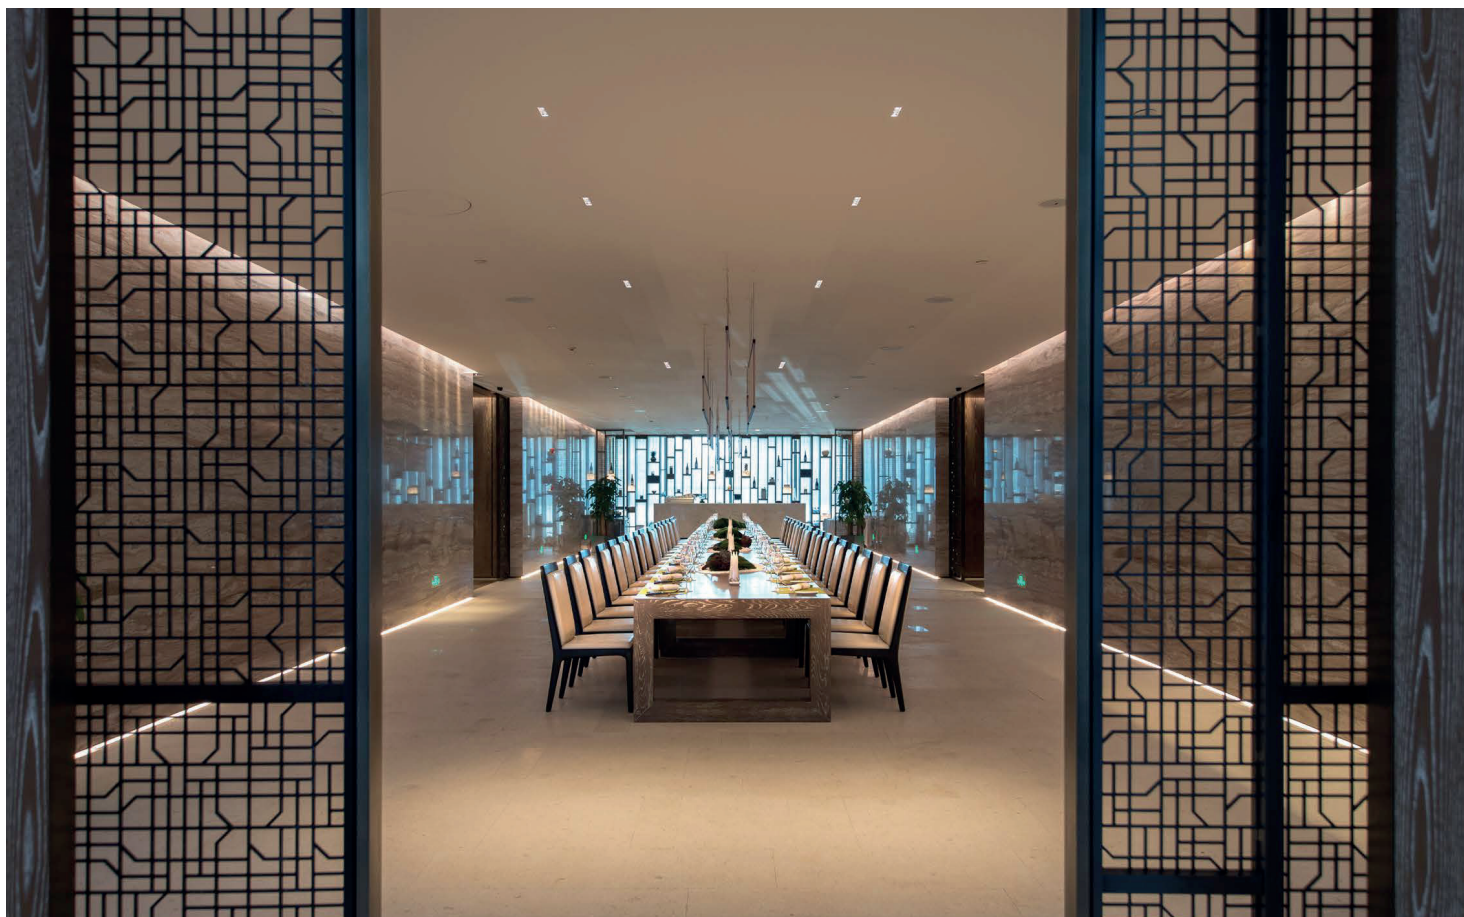

LINE W

Linear spotlight, 8 high power LED chips, because of its long and narrow shape, can help to increase the visual guidance and improve the spatial extension.

Tunable White allows the colour temperature to be continuously adjusted from warm light to cool light.

Applications : Showrooms, Galleries, Retail stores, Restaurants, Museums, Hotels, Bars, Shopping centers, Large architectures and Administration buildings.

Physical : Aluminum

Colour(housing) : Black / White

Colour(reflector) : White/Black/Gold