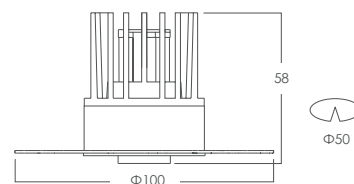

Compact size and black finishing with rim and rimless version.

luxio
L I G H T I N G

www.luxio-lighting.com

References

Reference	Led Power	Luminous flux	CCT/K	OPTICS	IP Rating	Dimensions
LX-DL-05050F	7W	420lm	2700K/3000K/4000K	15°	IP20	Φ60*57mm
	9W	540lm				
LX-DL-W05050T	7W	420lm				Φ100*58mm
	9W	540lm				

Order code : Reference - Power - Luminous flux - CCT/K - Optic

Important : All the specification can be customized as per the project request .

Dimensions

LX-DL-05050F

LX-DL-W05050T

Installation diagram