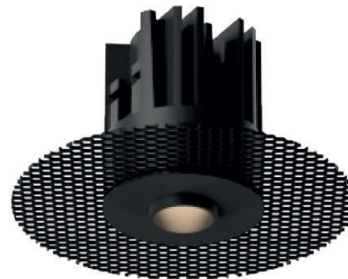

DOWNLIGHT

LOCUS

IP	CRI	AC220-240V
20	RA>90	

LOCUS DOWNLIGHT

Maximum flexibility and adaptability; with its narrow beam optics, the Locus recessed spot is proposed as an ideal solution for small scenarios such as shelves, corners or display cases.

Compact size and black finishing with rim and rimless version.

luxio
L I G H T I N G

www.luxio-lighting.com

References

Reference	Led Power	Luminous flux	CCT/K	OPTICS	IP Rating	Dimensions
LX-DL-05050F	7W	420lm	2700K/3000K/4000K	15°	IP20	Φ60*57mm
	9W	540lm				
LX-DL-W05050T	7W	420lm				Φ100*58mm
	9W	540lm				

Order code : Reference - Power - Luminous flux - CCT/K - Optic

Important : All the specification can be customized as per the project request .

Dimensions

LX-DL-05050F

LX-DL-W05050T

Installation diagram