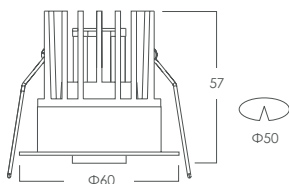

DOWNLIGHT

LOCUS

IP	CRI	AC220-240V
20	RA>90	

LOCUS DOWNLIGHT

Maximum flexibility and adaptability; with its narrow beam optics, the Locus recessed spot is proposed as an ideal solution for small scenarios such as shelves, corners or display cases.

Compact size and black finishing with rim and rimless version.

luxio
L I G H T I N G

www.luxio-lighting.com

References

Reference	Led Power	Luminous flux	CCT/K	OPTICS	IP Rating	Dimensions
LX-DL-05050F	7W	420lm	2700K/3000K/4000K	15°	IP20	Φ60*57mm
	9W	540lm				
LX-DL-W05050T	7W	420lm				Φ100*58mm
	9W	540lm				

Order code : Reference - Power - Luminous flux - CCT/K - Optic

Important : All the specification can be customized as per the project request .

Dimensions

LX-DL-05050F

LX-DL-W05050T

Installation diagram