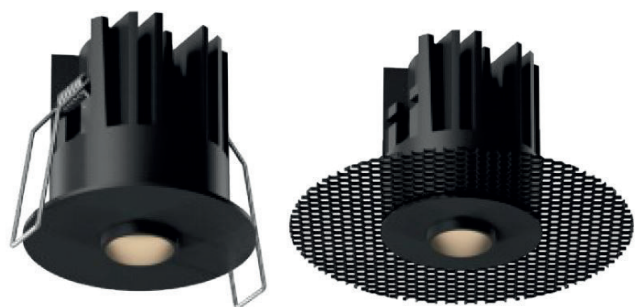

DOWNLIGHT

LOCUS

IP	CRI	AC220-240V
20	RA>90	

LOCUS DOWNLIGHT

Maximum flexibility and adaptability; with its narrow beam optics, the Locus recessed spot is proposed as an ideal solution for small scenarios such as shelves, corners or display cases.

Compact size and black finishing with rim and rimless version.

luxio
L I G H T I N G

www.luxio-lighting.com

References

Reference	Led Power	Luminous flux	CCT/K	OPTICS	IP Rating	Dimensions
LX-DL-05050F	7W	420lm	2700K/3000K/4000K	15°	IP20	Φ60*57mm
	9W	540lm				
LX-DL-W05050T	7W	420lm				Φ100*58mm
	9W	540lm				

Order code : Reference - Power - Luminous flux - CCT/K - Optic

Important : All the specification can be customized as per the project request .

Dimensions

LX-DL-05050F

LX-DL-W05050T

Installation diagram