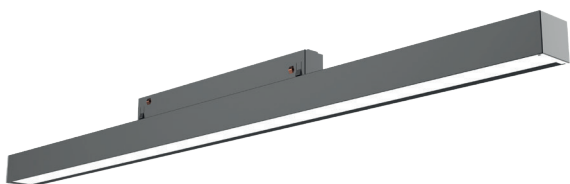

TRACK LIGHT

LX-DL-R25FD

IP 20	CRI >80 (90 optional)	DC48V
-----------------	---------------------------------	-------

LX-DL-R25FD

- PC diffuser, Uniform light emission
- Optical : diffuser

luxio
L I G H T I N G

www.luxio-lighting.com

References

Reference	Led Power	Led Power	CCT/K	OPTICS	Dimensions
LX-DL-R25FD	10W	830Lm	3000/3500K/4000K	100°	L506*W25*H41mm

Order code : Reference - Power - Luminous flux - CCT/K - Optic