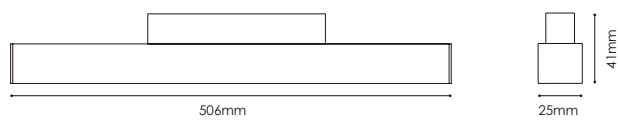

References

Reference	Led Power	Led Power	CCT/K	OPTICS	Dimensions
LX-DL-R25FD	10W	830Lm	3000/3500K/4000K	100°	L506*W25*H41mm

Order code : Reference - Power - Luminous flux - CCT/K - Optic

Important : All the specification can be customized as per the project request .

Dimensions

Fixings