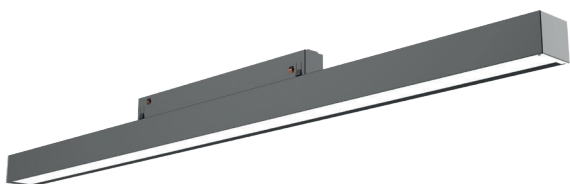

TRACK LIGHT

LX-DL-R25FP

IP 20	CRI >80 (90 optional)	DC48V
-----------------	---------------------------------	-------

LX-DL-R25FP

- PC diffuser, Uniform light emission
- Optical : Microprism

luxio
L I G H T I N G

www.luxio-lighting.com

References

Reference	Led Power	Led Power	CCT/K	OPTICS	Dimensions
LX-DL-R25FP	10W	830Lm	3000/3500K/4000K	90°	L506*W25*H41mm

Order code : Reference - Power - Luminous flux - CCT/K - Optic