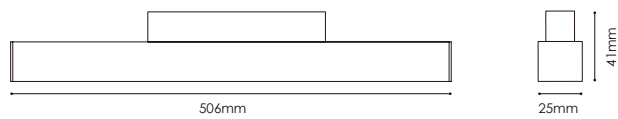

References

Reference	Led Power	Led Power	CCT/K	OPTICS	Dimensions
LX-DL-R25FP	10W	830Lm	3000/3500K/4000K	90°	L506*W25*H41mm

Order code : Reference - Power - Luminous flux - CCT/K - Optic

Important : All the specification can be customized as per the project request .

Dimensions

Fixings