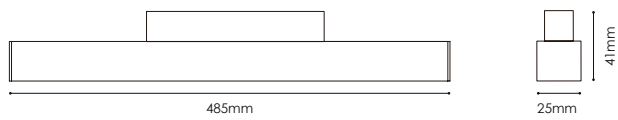

References

Reference	Led Power	Led Power	CCT/K	OPTICS	Dimensions
LX-DL-R25G	8W	750-570Lm	3000/3500K/4000K	30° /60°	L485*W25*H41mm

Order code : Reference - Power - Luminous flux - CCT/K - Optic

Important : All the specification can be customized as per the project request .

Dimensions

Fixings