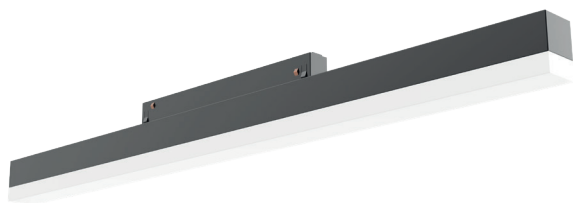

TRACK LIGHT

Black

LX-DL-R25KD

IP	CRI	DC48V
20	>80 (90 optional)	

LX-DL-R25KD

- Block Frosted Diffuser, three-side lighting
- LM80 certified light source
- Optical : Diffused block
- Intallation : Track mounted

luxio
L I G H T I N G

www.luxio-lighting.com

References

Reference	Led Power	Led Power	CCT/K	OPTICS	Dimensions
LX-DL-R25KD	10W	750Lm	3000K/3500K/4000K	140°	L506*W25*H41mm

Order code : Reference - Power - Luminous flux - CCT/K - Optic