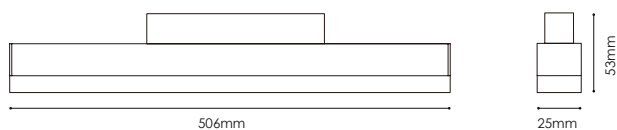

References

Reference	Led Power	Led Power	CCT/K	OPTICS	Dimensions
LX-DL-R25KD	10W	750Lm	3000K/3500K/4000K	140°	L506*W25*H41mm

Order code : Reference - Power - Luminous flux - CCT/K - Optic

Important : All the specification can be customized as per the project request .

Dimensions

Fixings