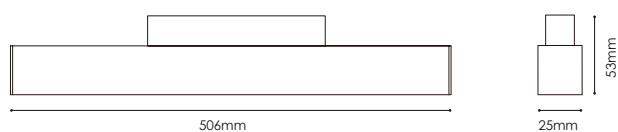

References

Reference	Led Power	Led Power	CCT/K	OPTICS	Dimensions
LX-DL-R25LS	10W	980Lm	3000K/3500K/4000K	100° X80°	L506*W25*H53mm

Order code : Reference - Power - Luminous flux - CCT/K - Optic

Important : All the specification can be customized as per the project request .

Dimensions

Fixings