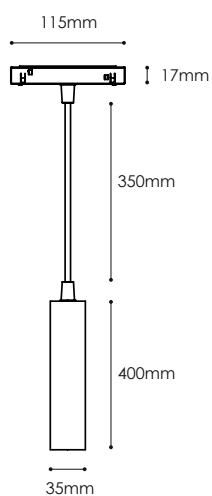

## References

Reference	Led Power	Led Power	CCT/K	OPTICS	Dimensions
LX-DL-TLS-R35I	6W	550Lm	3000K/3500K/4000K	24°	φ35*400mm

Order code : Reference - Power - Luminous flux - CCT/K - Optic

Important : All the specification can be customized as per the project request .

## Dimensions