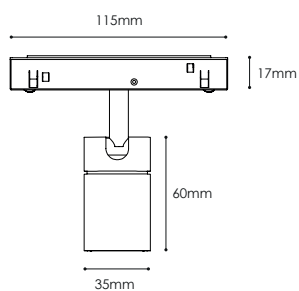

TRACK LIGHT

Black

LX-DL-R35S

IP	CRI	DC48V
20	>90	

LX-DL-R35S

- Multiple beam angle options for wide applications
- High quality aluminum surface treatment process, delicate and compact
- Optical : Spot
- Installation : Track mounted

luxio
L I G H T I N G

www.luxio-lighting.com

References

Reference	Led Power	Led Power	CCT/K	OPTICS	Dimensions
LX-DL-R35S	6W	550Lm	3000K/3500K/4000K	16°/24°/34°	φ35*60mm

Order code : Reference - Power - Luminous flux - CCT/K - Optic

Important : All the specification can be customized as per the project request .

Dimensions

Fixings