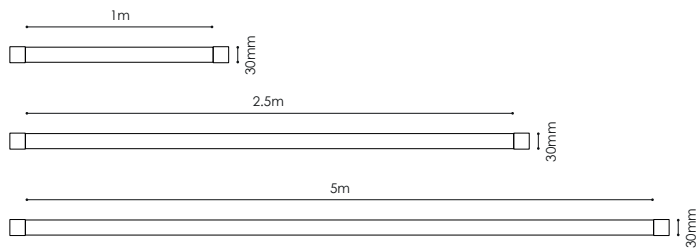

TRACK LIGHT

LX-DL-RNR30MK

IP 20	CRI >90	DC48V
-----------------	-------------------	--------------

LX-DL-RNR30MK

- 360 ° light-emitting neon strip
- Provide basic lighting and decorative lighting
- Optical : Neon strip
- Intallation : Track mounted

Black

luxio
L I G H T I N G

www.luxio-lighting.com

References

Reference	Led Power	Led Power	CCT/K	OPTICS	Dimensions
LX-DL-RNR30MK	14W	960Lm	3000K/3500K/4000K	360°	L1000*φ30mm
	35W	2380Lm			L2500*φ30mm
	70W	4770Lm			L5000*φ30mm

Order code : Reference - Power - Luminous flux - CCT/K - Optic

Important : All the specification can be customized as per the project request .

Dimensions

Fixings