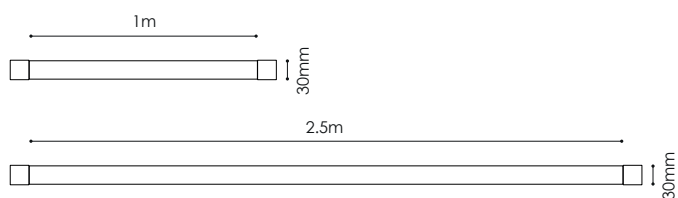

References

Reference	Led Power	Led Power	CCT/K	OPTICS	Dimensions
LX-DL-RNR30NJ	14W	940Lm	3000K/3500K/4000K	360°	L1000*φ30mm
	35W	2340Lm			L2500*φ30mm

Order code : Reference - Power - Luminous flux - CCT/K - Optic

Important : All the specification can be customized as per the project request .

Dimensions

Fixings