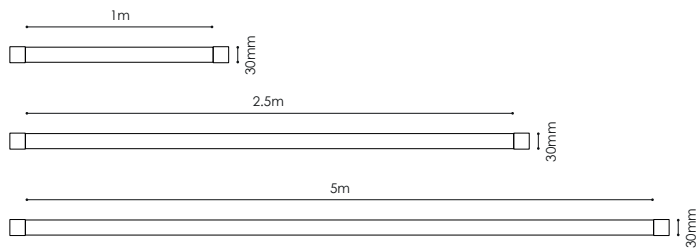

TRACK LIGHT

Black

LX-DL-RNR30NK

IP 20	CRI >90	DC48V
-----------------	-------------------	-------

LX-DL-RNR30NK

- 360 ° light-emitting neon strip
- Provide basic lighting and decorative lighting
- Optical : Neon strip
- Intallation : Pendant/Surface-mounted

luxio
L I G H T I N G

www.luxio-lighting.com

References

Reference	Led Power	Led Power	CCT/K	OPTICS	Dimensions
LX-DL-RNR30NK	14W	960Lm	3000K/3500K/4000K	360°	L1000*φ30mm
	35W	2380Lm			L2500*φ30mm
	70W	4770Lm			L5000*φ30mm

Order code : Reference - Power - Luminous flux - CCT/K - Optic

Important : All the specification can be customized as per the project request .

Dimensions

Fixings