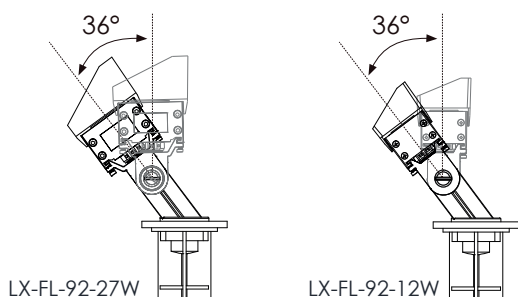

## References

Reference	Led Power	Led Quantity	Input Voltage	Luminous flux	CCT/K	OPTICS	IP Rating	Dimensions
LX-FL-92	27W	3pcs	DC24V	1745lm	3000K/6000K	15°/30°/15°*30° /15°*45°	IP66	L248*W38*H345mm
	12W	6pcs		677lm		15°/20°/20°/50°		L262*W50*H395mm

## Adjustable beam direction

Approximately

## Dimensions