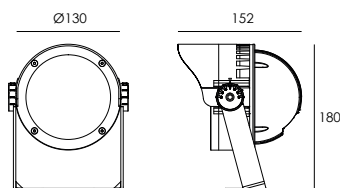

luxio
L I G H T I N G

www.luxio-lighting.com

References

Reference	Led Power	Led Quantity	Input Voltage	Luminous flux	CCT/K	OPTICS	IP Rating	Dimensions
LX-FL-B3B-GHI	8W	1pc	DC24V/ AC120-240V	326lm	3000K/4000K/5700K CCT	18°/28°/38°	IP66	Ø90*W102*H124mm
	12W			1263lm		15°/24°/38°		Ø130*W152*H180mm
	18W			2101lm		12°/24°/36°/60°		Ø160*W143*H194mm

- 17B: LX-FL-B3B-GHI-8W
LX-FL-B3B-GHI-12W
LX-FL-B3B-GHI-18W
- More information
please refer to p.93

STAINLESS STEEL SPIKE

- 13B: LX-FL-B3B-GHI-8W
LX-FL-B3B-GHI-12W
LX-FL-B3B-GHI-18W
- More information
please refer to p.94

MOUNTING BASE

- S002: LX-FL-B3B-GHI-8W
LX-FL-B3B-GHI-12W
S003: LX-FL-B3B-GHI-18W

HONEYCOMB LOUVER

- Mh017: LX-FL-B3B-GHI-8W
Mh050: LX-FL-B3B-GHI-12W
Mh051: LX-FL-B3B-GHI-18W
- The measured luminous flux
data does not contain the
honeycomb, and the data
containing is reduced 20 to
30%.

Dimensions

LX-FL-B3B-GHI-8W

LX-FL-B3B-GHI-12W

LX-FL-B3B-GHI-18W