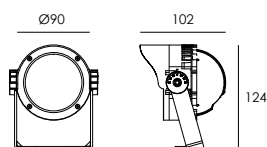

luxio
L I G H T I N G

www.luxio-lighting.com

References

Reference	Led Power	Led Quantity	Input Voltage	Luminous flux	CCT/K	OPTICS	IP Rating	Dimensions
LX-FL-B3B-GHI	8W	1pc	DC24V/ AC120-240V	326lm	3000K/4000K/5700K CCT	18°/28°/38°	IP66	Ø90*W102*H124mm
	12W			1263lm		15°/24°/38°		Ø130*W152*H180mm
	18W			2101lm		12°/24°/36°/60°		Ø160*W143*H194mm

MOUNTING BASE

- S002: LX-FL-B3B-GHI-8W
LX-FL-B3B-GHI-12W
S003: LX-FL-B3B-GHI-18W

HONEYCOMB LOUVER

- Mh017: LX-FL-B3B-GHI-8W
Mh050: LX-FL-B3B-GHI-12W
Mh051: LX-FL-B3B-GHI-18W
- The measured luminous flux
data does not contain the
honeycomb, and the data
containing is reduced 20 to
30%.

Dimensions

LX-FL-B3B-GHI-8W

LX-FL-B3B-GHI-12W

LX-FL-B3B-GHI-18W