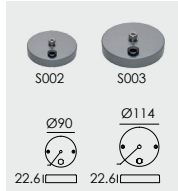

MOUNTING BASE