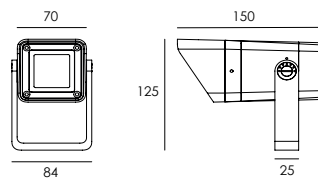

Dimensions

LX-FL-B3DVUW067 / LX-FL-B3DVUW027