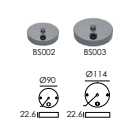

MOUNTING BASE