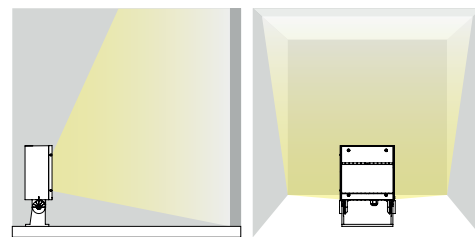

CABLE GLAND IP68 PG-9 PA66

GASKET Tooling shaped seal

POWER CABLE H05RN-F 2×1.0mm² L=2.0m (low voltage)
H05RN-F 3×1.0mm² L=2.0m (high voltage)

luxio
L I G H T I N G

www.luxio-lighting.com

References

Reference	Led Power	Led Quantity	Input Voltage	Luminous flux	CCT/K	OPTICS	IP Rating	Dimensions
LX-FL-C3-ME	12W	4pcs	AC120-240V /DC24V	520lm	3000K/4000K/5700K	65°×55°	IP66	L120*H190.7*W75mm
	20W	10pcs		680lm		85°×55°		L160*H238.4*W80mm

Order code : Reference - Power - Luminous flux - CCT/K - Optic

Important : All the specification can be customized as per the project request .

Housing color option

Water proof solution

Feature

Gear: The gear between the luminaire housing and the U bracket to prevent sliding.

Light application

Dimensions

LX-FL-C3-ME-12W

LX-FL-C3-ME-20W