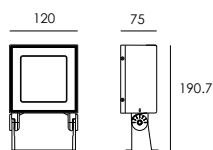

CABLE GLAND IP68 PG-9 PA66

GASKET Tooling shaped seal

POWER CABLE H05RN-F 2×1.0mm² L=2.0m (low voltage)
H05RN-F 3×1.0mm² L=2.0m (high voltage)

luxio
L I G H T I N G

www.luxio-lighting.com

References

Reference	Led Power	Led Quantity	Input Voltage	Luminous flux	CCT/K	OPTICS	IP Rating	Dimensions
LX-FL-C3-ME	12W	4pcs	AC120-240V /DC24V	520lm	3000K/4000K/5700K	65°×55°	IP66	L120*H190.7*W75mm
	20W	10pcs		680lm		85°×55°		L160*H238.4*W80mm

Order code : Reference - Power - Luminous flux - CCT/K - Optic

Important : All the specification can be customized as per the project request .

Housing color option

Water proof solution

Feature

Gear: The gear between the luminaire housing and the U bracket to prevent sliding.

Light application

Dimensions

LX-FL-C3-ME-12W

LX-FL-C3-ME-20W