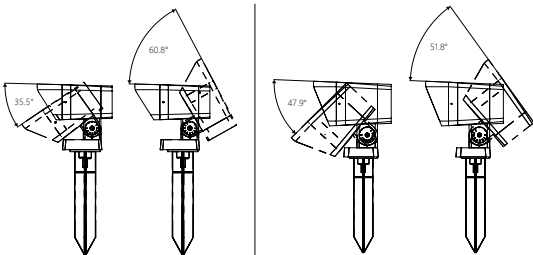

### STAINLESS STEEL SPIKE

- 12A: LX-G-B3D-VW-6W  
LX-G-B3D-VW-8W  
LX-G-B3D-VW-16W
- More information please refer to p.93

## Adjustable beam direction

Approximately