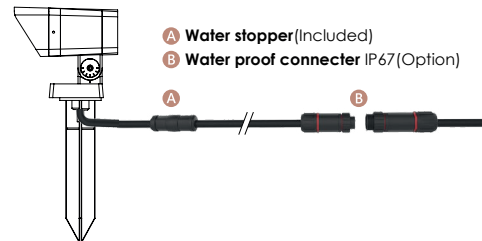

Water proof solution