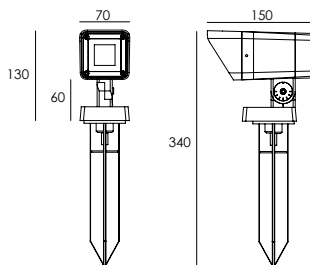

Dimensions

LX-G-B3D-VW-6W / LX-G-B3D-VW-8W