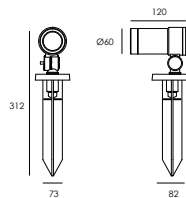

LX-FL-S0126-6W