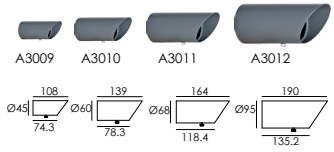

luxio
L I G H T I N G

www.luxio-lighting.com

References

Reference	Led Power	Led Quantity	Input Voltage	Luminous flux	CCT/K	OPTICS	IP Rating	Dimensions
LX-G-S0126	3W	1pc	DC24V/ AC120-240V	274-305lm	3000K/6000K	9°/15°/20°/30°/45°	IP66	Ø45*W96*H300mm
	6W			667-740lm		20°/36°		Ø60*W120*H312mm
	10W			1200-1315lm		20°/36°		Ø68*W139*H330mm
	20W			2071-2200lm		15°/25°/38°		Ø95*W165*H435mm

Sanded Black
RAL 9005

Dimensions

LX-FL-S0126-3W

LX-FL-S0126-6W

LX-FL-S0126-10W

LX-FL-S0126-20W

Accessories (Optional)

STAINLESS STEEL SPIKE

- 12A: LX-G-S0126-3W
LX-G-S0126-6W
LX-G-S0126-10W
13A: LX-G-S0126-20W
- More information please refer to p.93

BEVEL CUT HOOD

- A3009: LX-G-S0126-3W
A3010: LX-G-S0126-6W
A3011: LX-G-S0128-10W
A3009: LX-G-S0126-20W