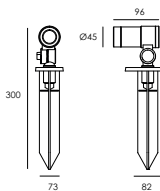

References

Reference	Led Power	Led Quantity	Input Voltage	Luminous flux	CCT/K	OPTICS	IP Rating	Dimensions
LX-G-S0126	3W	1pc	DC24V/ AC120-240V	274-305lm	3000K/6000K	9°/15°/20°/30°/45°	IP66	Ø45*W96*H300mm
	6W			667-740lm		20°/36°		Ø60*W120*H312mm
	10W			1200-1315lm		20°/36°		Ø68*W139*H330mm
	20W			2071-2200lm		15°/25°/38°		Ø95*W165*H435mm

Order code : Reference - Power - Luminous flux - CCT/K - Optic

Important : All the specification can be customized as per the project request .

Housing color option

Basic

Dark Grey
KAP 7037

Secondary

Silver Grey
KAP 9022

Sanded Black
RAL 9005

Dimensions

LX-FL-S0126-3W