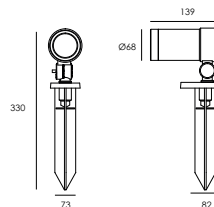

luxio
L I G H T I N G

www.luxio-lighting.com

References

Reference	Led Power	Led Quantity	Input Voltage	Luminous flux	CCT/K	OPTICS	IP Rating	Dimensions
LX-G-S0126	3W	1pc	DC24V/ AC120-240V	274-305lm	3000K/6000K	9°/15°/20°/30°/45°	IP66	Ø45*W96*H300mm
	6W			667-740lm		20°/36°		Ø60*W120*H312mm
	10W			1200-1315lm		20°/36°		Ø68*W139*H330mm
	20W			2071-2200lm		15°/25°/38°		Ø95*W165*H435mm

Sanded Black
RAL 9005

Dimensions

LX-FL-S0126-3W

LX-FL-S0126-6W

LX-FL-S0126-10W

LX-FL-S0126-20W

Accessories (Optional)

STAINLESS STEEL SPIKE

- 12A: LX-G-S0126-3W
LX-G-S0126-6W
LX-G-S0126-10W
13A: LX-G-S0126-20W
- More information please refer to p.93

BEVEL CUT HOOD

- A3009: LX-G-S0126-3W
A3010: LX-G-S0126-6W
A3011: LX-G-S0128-10W
A3009: LX-G-S0126-20W

TREE POLE STRAP

- D003: LX-G-S0126-3W
LX-G-S0126-6W
D002: LX-G-S0126-10W
LX-G-S0126-20W
- More information please refer to p.94

HONEYCOMB LOUVER

- Mh024: LX-G-S0126-3W
Mh025: LX-G-S0126-6W
Mh026: LX-G-S0126-10W
Mh027: LX-G-S0126-20W
- The measured luminous flux data does not contain the honeycomb, and the data containing is reduced 20 to 30%.