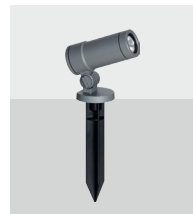

Garden Light

HOUSING	12# Die-casting dark grey powder coated aluminum. T=60-80µm.Adhesion of ISO class 1/ASTM class 4B
LIGHT WINDOW	Tempered glass.T=4mm
GASKET	Tooling shaped seal
LED	Nichia
LED DRIVER	Constant Voltage Input, Constant Current Output
LENS/REFLECTOR	Optical lens,efficiency≥85%
OPERATING TEMPERATURE	-20 C ~40 C
POWER CABLE	H05RN-F 2×1.0mm ² L=2.0m(low voltage) H05RN-F 3×1.0mm ² L=2.0m(high voltage)

Sanded Black
RAL 9005

Dimensions

LX-FL-S0126-3W

LX-FL-S0126-6W

LX-FL-S0126-10W

LX-FL-S0126-20W

Accessories (Optional)

STAINLESS STEEL SPIKE