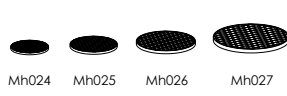

Sanded Black
RAL 9005

Dimensions

LX-FL-S0126-3W

LX-FL-S0126-6W

LX-FL-S0126-10W

LX-FL-S0126-20W

Accessories (Optional)

STAINLESS STEEL SPIKE

- 12A: LX-G-S0126-3W
LX-G-S0126-6W
LX-G-S0126-10W
13A: LX-G-S0126-20W
- More information please refer to p.93

BEVEL CUT HOOD

- A3009: LX-G-S0126-3W
A3010: LX-G-S0126-6W
A3011: LX-G-S0128-10W
A3009: LX-G-S0126-20W

TREE POLE STRAP

- D003: LX-G-S0126-3W
LX-G-S0126-6W
D002: LX-G-S0126-10W
LX-G-S0126-20W
- More information please refer to p.94

HONEYCOMB LOUVER

- Mh024: LX-G-S0126-3W
Mh025: LX-G-S0126-6W
Mh026: LX-G-S0126-10W
Mh027: LX-G-S0126-20W
- The measured luminous flux data does not contain the honeycomb, and the data containing is reduced 20 to 30%.