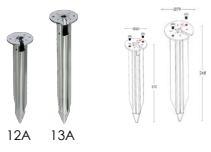

luxio
L I G H T I N G

www.luxio-lighting.com

References

Reference	Led Power	Led Quantity	Input Voltage	Luminous flux	CCT/K	OPTICS	IP Rating	Dimensions
LX-G-S0126	3W	1pc	DC24V/ AC120-240V	274-305lm	3000K/6000K	9°/15°/20°/30°/45°	IP66	Ø45*W96*H300mm
	6W			667-740lm		20°/36°		Ø60*W120*H312mm
	10W			1200-1315lm		20°/36°		Ø68*W139*H330mm
	20W			2071-2200lm		15°/25°/38°		Ø95*W165*H435mm

Sanded Black
RAL 9005

Dimensions

LX-FL-S0126-3W

LX-FL-S0126-6W

LX-FL-S0126-10W

LX-FL-S0126-20W

Accessories (Optional)

STAINLESS STEEL SPIKE

- 12A: LX-G-S0126-3W
LX-G-S0126-6W
LX-G-S0126-10W
13A: LX-G-S0126-20W
- More information please refer to p.93

BEVEL CUT HOOD

- A3009: LX-G-S0126-3W
A3010: LX-G-S0126-6W
A3011: LX-G-S0128-10W
A3009: LX-G-S0126-20W

TREE POLE STRAP

- D003: LX-G-S0126-3W
LX-G-S0126-6W
D002: LX-G-S0126-10W
LX-G-S0126-20W
- More information please refer to p.94

HONEYCOMB LOUVER

- Mh024: LX-G-S0126-3W
Mh025: LX-G-S0126-6W
Mh026: LX-G-S0126-10W
Mh027: LX-G-S0126-20W
- The measured luminous flux data does not contain the honeycomb, and the data containing is reduced 20 to 30%.