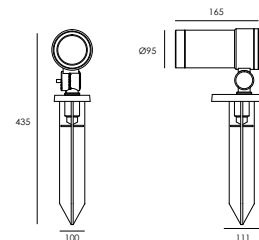

luxio
L I G H T I N G

www.luxio-lighting.com

References

Reference	Led Power	Led Quantity	Input Voltage	Luminous flux	CCT/K	OPTICS	IP Rating	Dimensions
LX-G-S0126	3W	1pc	DC24V/ AC120-240V	274-305lm	3000K/6000K	9°/15°/20°/30°/45°	IP66	Ø45*W96*H300mm
	6W			667-740lm		20°/36°		Ø60*W120*H312mm
	10W			1200-1315lm		20°/36°		Ø68*W139*H330mm
	20W			2071-2200lm		15°/25°/38°		Ø95*W165*H435mm

Sanded Black
RAL 9005

Dimensions

LX-FL-S0126-3W

LX-FL-S0126-6W

LX-FL-S0126-10W

LX-FL-S0126-20W

Accessories (Optional)

STAINLESS STEEL SPIKE

- 12A: LX-G-S0126-3W
LX-G-S0126-6W
LX-G-S0126-10W
13A: LX-G-S0126-20W
- More information please refer to p.93

BEVEL CUT HOOD

- A3009: LX-G-S0126-3W
A3010: LX-G-S0126-6W
A3011: LX-G-S0128-10W
A3009: LX-G-S0126-20W

TREE POLE STRAP

- D003: LX-G-S0126-3W
LX-G-S0126-6W
D002: LX-G-S0126-10W
LX-G-S0126-20W
- More information please refer to p.94

HONEYCOMB LOUVER

- Mh024: LX-G-S0126-3W
Mh025: LX-G-S0126-6W
Mh026: LX-G-S0126-10W
Mh027: LX-G-S0126-20W
- The measured luminous flux data does not contain the honeycomb, and the data containing is reduced 20 to 30%.