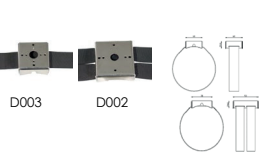

TREE POLE STRAP