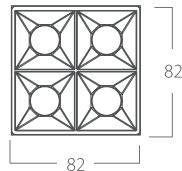

### LYRA DOWNLIGHT

Product range: 15W/36W.

Surface mounting.

Precise beam angle: 12° /23° /38° /50° .

Optional black/white finishing.

## References

Reference	Led Power	Luminous flux	Input Voltage	CCT/K	OPTICS	IP Rating	Dimensions
LX-DL-15082FS	15W	975lm	AC220-240V	2700K/3000K/4000K	12°/23°/38°/50°	IP20	82*80mm
LX-DL-15120FS	36W	2340lm					120*120mm

## Dimensions

LX-DL-15082FS

LX-DL-15120FS