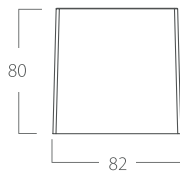

## References

Reference	Led Power	Luminous flux	Input Voltage	CCT/K	OPTICS	IP Rating	Dimensions
LX-DL-15082FS	15W	975lm	AC220-240V	2700K/3000K/4000K	12°/23°/38°/50°	IP20	82*80mm
LX-DL-15120FS	36W	2340lm					120*120mm

## Optional Color

White

Black

Grey

## Dimensions

LX-DL-15082FS

LX-DL-15120FS