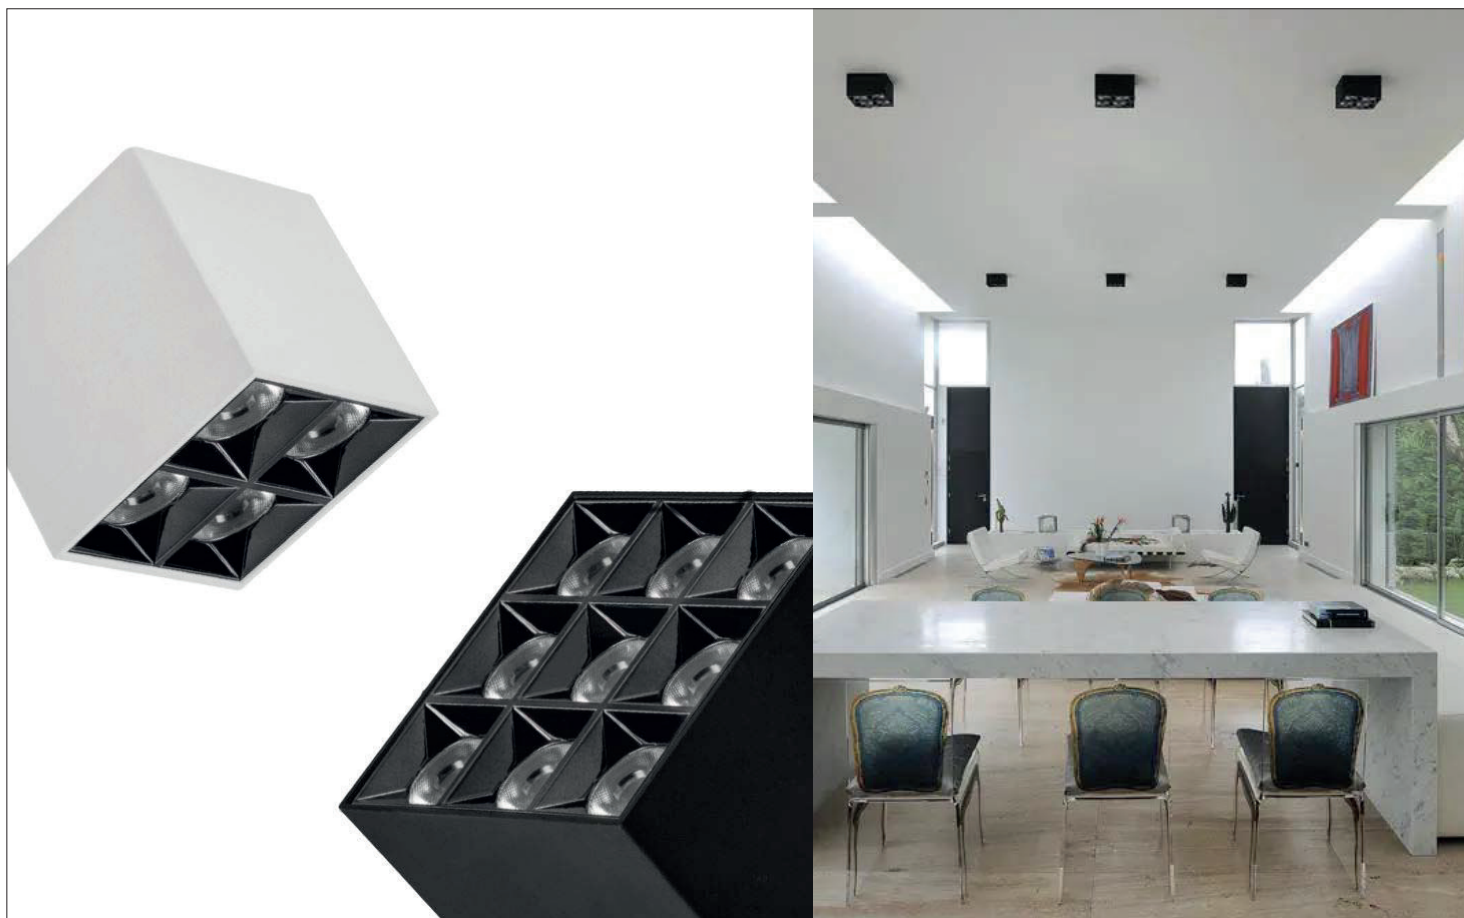

### LYRA DOWNLIGHT

Product range: 15W/36W.

Surface mounting.

Precise beam angle: 12° /23° /38° /50° .

Optional black/white finishing.