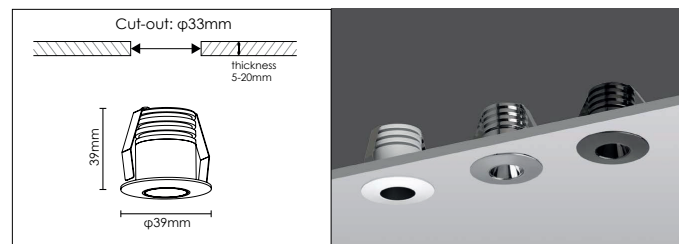

COLOUR(reflector) White, specular chrome, dark chrome

Control Bluetooth

Material : Aluminum

luxio
L I G H T I N G

www.luxio-lighting.com

References

Reference	Led Power	Luminous flux	CCT/K	OPTICS	IP Rating	Dimensions
LX-DL-1392	1W	73-88lm	2700K	15°/20°/25°/30°	IP20	Ø39*40mm
		94-102lm	3000K			
	3W	132-160lm	2700K			
		163-181lm	3000K			
LX-DL-1394	1W	71-88lm	2700K	10°/15°/25°/30°	IP20/IP44	Ø39*39mm
		79-89lm	3000K			
	3W	129-146lm	2700K			
		134-153lm	3000K			
LX-DL-1401	3W	152-157lm	2700K	15°/24°/34°	IP20	Ø40*40mm
		167-171lm	3000K			

Order code : Reference - Power - Luminous flux - CCT/K - Optic

Important : All the specification can be customized as per the project request .

Dimensions

LX-DL-1392

LX-DL-1394

LX-DL-1401