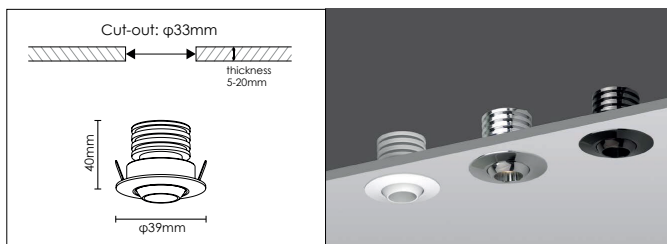

DOWNLIGHT

MINIDO

SMALL DOWNLIGHT

Universal adjustable design can help you achieve close focus projection.

White, specular chrome, dark chrome design can better combine with different materials.

Applications : Showrooms, Galleries, Restaurants, Museum, Hotels, Bars, Shopping centers and retail stores, etc.

COLOUR(reflector) White, specular chrome, dark chrome

Control Bluetooth

Material : Aluminum

luxio
L I G H T I N G

www.luxio-lighting.com

References

Reference	Led Power	Luminous flux	CCT/K	OPTICS	IP Rating	Dimensions
LX-DL-1392	1W	73-88lm	2700K	15°/20°/25°/30°	IP20	Ø39*40mm
		94-102lm	3000K			
	3W	132-160lm	2700K			
		163-181lm	3000K			
LX-DL-1394	1W	71-88lm	2700K	10°/15°/25°/30°	IP20/IP44	Ø39*39mm
		79-89lm	3000K			
	3W	129-146lm	2700K			
		134-153lm	3000K			
LX-DL-1401	3W	152-157lm	2700K	15°/24°/34°	IP20	Ø40*40mm
		167-171lm	3000K			

Order code : Reference - Power - Luminous flux - CCT/K - Optic

Important : All the specification can be customized as per the project request .

Dimensions

LX-DL-1392

LX-DL-1394

LX-DL-1401