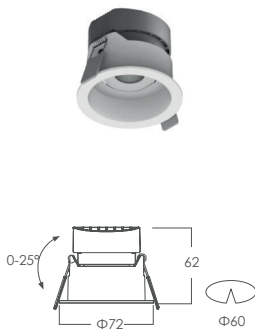

DOWNLIGHT

NEBULE ROUND

IP 20	CRI RA>90	AC220-240V
-----------------	---------------------	-------------------

NEBULE DOWNLIGHT

Anti-glare construction for visual comfort.

Precise beam angle: 15° /24° /36° 6° .

References

Reference	Led Power	Luminous flux	CCT/K	OPTICS	IP Rating	Dimensions
LX-DL-J08060A	6W	390lm	2700K/3000K/4000K	24°/36°	IP20	Φ72*62mm
LX-DL-J08075A	12W	780lm		15°/24°/36°		Φ88*71mm
LX-DL-J08090A	18W	1170lm		Φ102*86mm		

Order code : Reference - Power - Luminous flux - CCT/K - Optic

Important : All the specification can be customized as per the project request .

OPTIONAL COLOR

White

Black

Dimensions

LX-DL-08060A

LX-DL-08075A