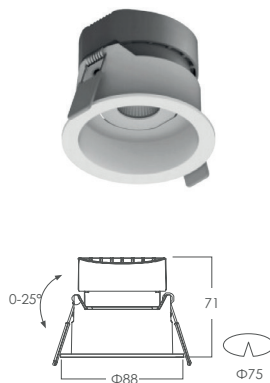

DOWNLIGHT

NEBULE ROUND

IP 20	CRI RA>90	AC220-240V
-----------------	---------------------	-------------------

NEBULE DOWNLIGHT

Anti-glare construction for visual comfort.

Precise beam angle: 15° /24° /36° 6° .

References

Reference	Led Power	Luminous flux	CCT/K	OPTICS	IP Rating	Dimensions
LX-DL-J08060A	6W	390lm	2700K/3000K/4000K	24°/36°	IP20	Φ72*62mm
LX-DL-J08075A	12W	780lm		15°/24°/36°		Φ88*71mm
LX-DL-J08090A	18W	1170lm		Φ102*86mm		

Order code : Reference - Power - Luminous flux - CCT/K - Optic

Important : All the specification can be customized as per the project request .

OPTIONAL COLOR

White

Black

Dimensions

LX-DL-08060A

LX-DL-08075A