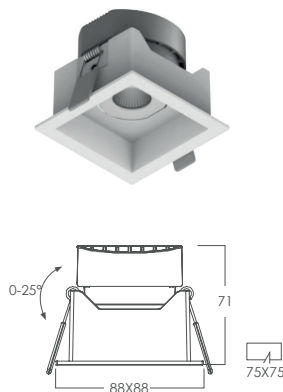

DOWNLIGHT

NEBULE SQUARE & GRILLE

IP 20	CRI RA>90	AC220-240V
-----------------	---------------------	-------------------

NEBULE DOWNLIGHT

Anti-glare construction for visual comfort.

Precise beam angle: 15° /24° /36° 6°.

luxio
L I G H T I N G

www.luxio-lighting.com

References

Reference	Led Power	Luminous flux	CCT/K	OPTICS	IP Rating	Dimensions
LX-DL-08060AS	6W	390lm	2700K/3000K/4000K	24°/36°	IP20	72*72*62mm
LX-DL-08075AS	12W	780lm		15°/24°/36°		88*88*71mm
LX-DL-08090AS	18W	1170lm		24°/36°		102*102*86mm
LX-DL-08260AS	2*6W	2*390lm		15°/24°/36°		142*72*62mm
LX-DL-08275AS	2*12W	2*780lm		24°/36°		173*88*71mm
LX-DL-08290AS	2*18W	2*1170lm		15°/24°/36°		210*102*86mm
LX-DL-08360AS	3*6W	3*390lm		24°/36°		212*72*62mm
LX-DL-08375AS	3*12W	3*780lm		15°/24°/36°		253*88*71mm
LX-DL-08390AS	3*18W	3*1170lm				312*102*86mm

Order code : Reference - Power - Luminous flux - CCT/K - Optic

Important : All the specification can be customized as per the project request .

OPTIONAL COLOR

White

Black

Dimensions

LX-DL-08060AS

LX-DL-08075AS