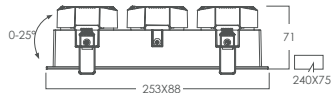

luxio
L I G H T I N G

www.luxio-lighting.com

References

Reference	Led Power	Luminous flux	CCT/K	OPTICS	IP Rating	Dimensions
LX-DL-08060AS	6W	390lm	2700K/3000K/4000K	24°/36°	IP20	72*72*62mm
LX-DL-08075AS	12W	780lm		15°/24°/36°		88*88*71mm
LX-DL-08090AS	18W	1170lm		24°/36°		102*102*86mm
LX-DL-08260AS	2*6W	2*390lm		15°/24°/36°		142*72*62mm
LX-DL-08275AS	2*12W	2*780lm		24°/36°		173*88*71mm
LX-DL-08290AS	2*18W	2*1170lm		15°/24°/36°		210*102*86mm
LX-DL-08360AS	3*6W	3*390lm		24°/36°		212*72*62mm
LX-DL-08375AS	3*12W	3*780lm		15°/24°/36°		253*88*71mm
LX-DL-08390AS	3*18W	3*1170lm				312*102*86mm

Order code : Reference - Power - Luminous flux - CCT/K - Optic

Important : All the specification can be customized as per the project request .

OPTIONAL COLOR

White

Black

Dimensions

LX-DL-08060AS

LX-DL-08075AS

LX-DL-08090AS

LX-DL-08260AS

LX-DL-08275AS

LX-DL-08290AS

LX-DL-08360AS

LX-DL-08375AS

LX-DL-08390AS