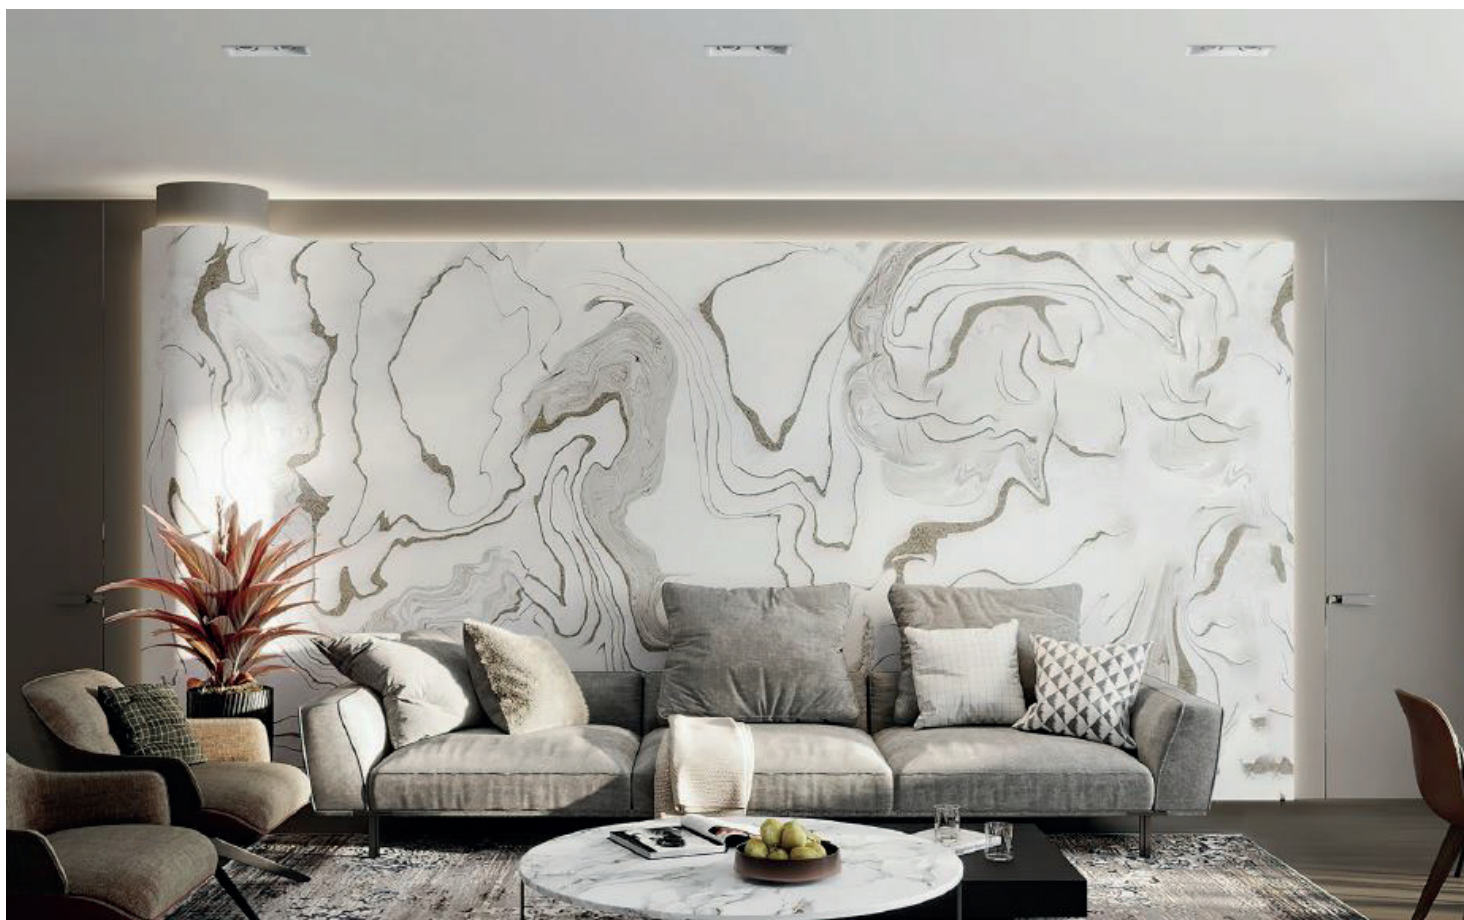

DOWNLIGHT

NEBULE SQUARE & GRILLE

IP 20	CRI RA>90	AC220-240V
-----------------	---------------------	-------------------

NEBULE DOWNLIGHT

Anti-glare construction for visual comfort.

Precise beam angle: 15° /24° /36° 6°.

Adjustable spot light with soft and cosy lighting distribution.

High performance heat dissipator allows LED chip to work with a longer lifetime.

Solutions to meet different needs of my space, living room, bedroom and other home space as well as stores, offices, restaurants, hotels and other scenes.