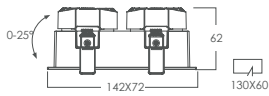

LX-DL-08360AS

LX-DL-08375AS