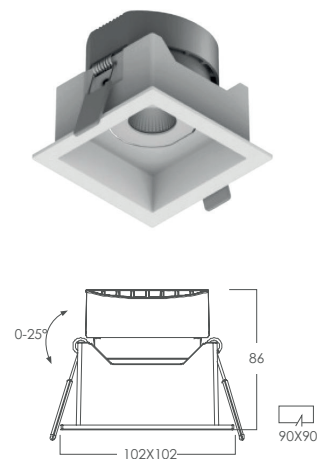

LX-DL-08090AS