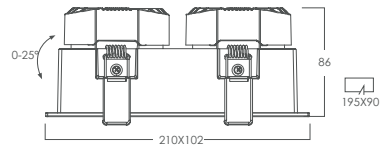

luxio
L I G H T I N G

www.luxio-lighting.com

References

Reference	Led Power	Luminous flux	CCT/K	OPTICS	IP Rating	Dimensions
LX-DL-08060AS	6W	390lm	2700K/3000K/4000K	24°/36°	IP20	72*72*62mm
LX-DL-08075AS	12W	780lm		15°/24°/36°		88*88*71mm
LX-DL-08090AS	18W	1170lm		24°/36°		102*102*86mm
LX-DL-08260AS	2*6W	2*390lm		15°/24°/36°		142*72*62mm
LX-DL-08275AS	2*12W	2*780lm		24°/36°		173*88*71mm
LX-DL-08290AS	2*18W	2*1170lm		15°/24°/36°		210*102*86mm
LX-DL-08360AS	3*6W	3*390lm		24°/36°		212*72*62mm
LX-DL-08375AS	3*12W	3*780lm		15°/24°/36°		253*88*71mm
LX-DL-08390AS	3*18W	3*1170lm				312*102*86mm

Order code : Reference - Power - Luminous flux - CCT/K - Optic

Important : All the specification can be customized as per the project request .

OPTIONAL COLOR

White

Black

Dimensions

LX-DL-08060AS

LX-DL-08075AS

LX-DL-08090AS

LX-DL-08260AS

LX-DL-08275AS

LX-DL-08290AS

LX-DL-08360AS

LX-DL-08375AS

LX-DL-08390AS