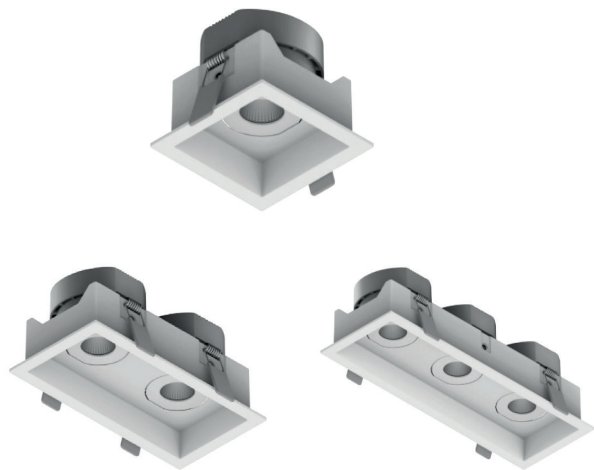

DOWNLIGHT

NEBULE SQUARE & GRILLE

IP 20	CRI RA>90	AC220-240V
-----------------	---------------------	-------------------

NEBULE DOWNLIGHT

Anti-glare construction for visual comfort.

Precise beam angle: 15° /24° /36° 6°.

Adjustable spot light with soft and cosy lighting distribution.

High performance heat dissipator allows LED chip to work with a longer lifetime.

Solutions to meet different needs of my space, living room, bedroom and other home space as well as stores, offices, restaurants, hotels and other scenes.

luxio
L I G H T I N G

www.luxio-lighting.com

References

Reference	Led Power	Luminous flux	CCT/K	OPTICS	IP Rating	Dimensions
LX-DL-08060AS	6W	390lm	2700K/3000K/4000K	24°/36°	IP20	72*72*62mm
LX-DL-08075AS	12W	780lm		15°/24°/36°		88*88*71mm
LX-DL-08090AS	18W	1170lm		24°/36°		102*102*86mm
LX-DL-08260AS	2*6W	2*390lm		15°/24°/36°		142*72*62mm
LX-DL-08275AS	2*12W	2*780lm		24°/36°		173*88*71mm
LX-DL-08290AS	2*18W	2*1170lm		15°/24°/36°		210*102*86mm
LX-DL-08360AS	3*6W	3*390lm		24°/36°		212*72*62mm
LX-DL-08375AS	3*12W	3*780lm		15°/24°/36°		253*88*71mm
LX-DL-08390AS	3*18W	3*1170lm				312*102*86mm