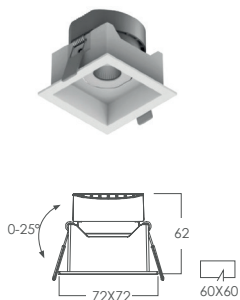

luxio
L I G H T I N G

www.luxio-lighting.com

References

Reference	Led Power	Luminous flux	CCT/K	OPTICS	IP Rating	Dimensions
LX-DL-08060AS	6W	390lm	2700K/3000K/4000K	24°/36°	IP20	72*72*62mm
LX-DL-08075AS	12W	780lm		15°/24°/36°		88*88*71mm
LX-DL-08090AS	18W	1170lm		24°/36°		102*102*86mm
LX-DL-08260AS	2*6W	2*390lm		15°/24°/36°		142*72*62mm
LX-DL-08275AS	2*12W	2*780lm		24°/36°		173*88*71mm
LX-DL-08290AS	2*18W	2*1170lm		15°/24°/36°		210*102*86mm
LX-DL-08360AS	3*6W	3*390lm		24°/36°		212*72*62mm
LX-DL-08375AS	3*12W	3*780lm		15°/24°/36°		253*88*71mm
LX-DL-08390AS	3*18W	3*1170lm				312*102*86mm

Order code : Reference - Power - Luminous flux - CCT/K - Optic

Important : All the specification can be customized as per the project request .

OPTIONAL COLOR

White

Black

Dimensions

LX-DL-08060AS

LX-DL-08075AS