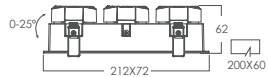

luxio
L I G H T I N G

www.luxio-lighting.com

References

Reference	Led Power	Luminous flux	CCT/K	OPTICS	IP Rating	Dimensions
LX-DL-08060AS	6W	390lm	2700K/3000K/4000K	24°/36°	IP20	72*72*62mm
LX-DL-08075AS	12W	780lm		15°/24°/36°		88*88*71mm
LX-DL-08090AS	18W	1170lm		24°/36°		102*102*86mm
LX-DL-08260AS	2*6W	2*390lm		15°/24°/36°		142*72*62mm
LX-DL-08275AS	2*12W	2*780lm		24°/36°		173*88*71mm
LX-DL-08290AS	2*18W	2*1170lm		15°/24°/36°		210*102*86mm
LX-DL-08360AS	3*6W	3*390lm		24°/36°		212*72*62mm
LX-DL-08375AS	3*12W	3*780lm		15°/24°/36°		253*88*71mm
LX-DL-08390AS	3*18W	3*1170lm				312*102*86mm

Order code : Reference - Power - Luminous flux - CCT/K - Optic

Important : All the specification can be customized as per the project request .

OPTIONAL COLOR

White

Black

Dimensions

LX-DL-08060AS

LX-DL-08075AS

LX-DL-08090AS

LX-DL-08260AS

LX-DL-08275AS

LX-DL-08290AS

LX-DL-08360AS

LX-DL-08375AS

LX-DL-08390AS