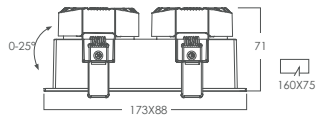

LX-DL-08360AS

LX-DL-08375AS