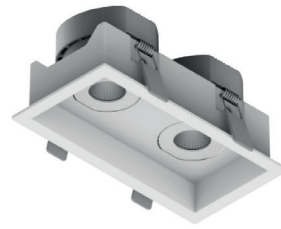

DOWNLIGHT

NEBULE SQUARE & GRILLE

IP 20	CRI RA>90	AC220-240V
-----------------	---------------------	-------------------

NEBULE DOWNLIGHT

Anti-glare construction for visual comfort.

Precise beam angle: 15° /24° /36° 6°.

Adjustable spot light with soft and cosy lighting distribution.

High performance heat dissipator allows LED chip to work with a longer lifetime.

Solutions to meet different needs of my space, living room, bedroom and other home space as well as stores, offices, restaurants, hotels and other scenes.

luxio
L I G H T I N G

www.luxio-lighting.com

References

Reference	Led Power	Luminous flux	CCT/K	OPTICS	IP Rating	Dimensions
LX-DL-08060AS	6W	390lm	2700K/3000K/4000K	24°/36°	IP20	72*72*62mm
LX-DL-08075AS	12W	780lm		15°/24°/36°		88*88*71mm
LX-DL-08090AS	18W	1170lm		24°/36°		102*102*86mm
LX-DL-08260AS	2*6W	2*390lm		15°/24°/36°		142*72*62mm
LX-DL-08275AS	2*12W	2*780lm		24°/36°		173*88*71mm
LX-DL-08290AS	2*18W	2*1170lm		15°/24°/36°		210*102*86mm
LX-DL-08360AS	3*6W	3*390lm		24°/36°		212*72*62mm
LX-DL-08375AS	3*12W	3*780lm		15°/24°/36°		253*88*71mm
LX-DL-08390AS	3*18W	3*1170lm				312*102*86mm

LX-DL-08090AS

LX-DL-08260AS

LX-DL-08275AS

LX-DL-08290AS

LX-DL-08360AS

LX-DL-08375AS

LX-DL-08390AS