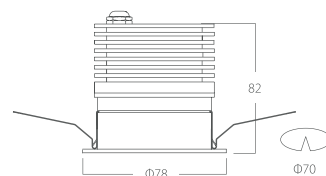

DOWNLIGHT

NEPTUNE

IP 65	CRI 90	AC220-240V
-----------------	------------------	-------------------

DOWNLIGHT

Material made of high performance aluminum.

P65 construction suits for various environments.

Three kinds of design: flat trim/curve trim/bevel trim.

The consideration of IP65 Construction makes NEPTUNE to be widely used in various kinds of application.

color material : Black / White

luxio
L I G H T I N G

www.luxio-lighting.com

References

Reference	Led Power	Luminous flux	CCT/K	OPTICS	IP Rating	Dimensions	Cutout size
LX-DL-01070F-N	12W	1020lm	3000K	15°/24°/38°/60°	IP65	Ø78*82mm	Ø70mm
LX-DL-01070F-T		960lm					
LX-DL-01070F-W		1020lm				Ø78*72mm	

Order code : Reference - Power - Luminous flux - CCT/K - Optic

Important : All the specification can be customized as per the project request .

OPTICS

Dimensions

LX-DL-01070F-N

LX-DL-01070F-T

LX-DL-01070F-W