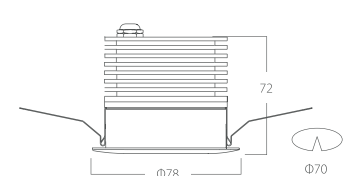

DOWNLIGHT

NEPTUNE

IP 65	CRI 90	AC220-240V
-----------------	------------------	-------------------

DOWNLIGHT

Material made of high performance aluminum.

P65 construction suits for various environments.

Three kinds of design: flat trim/curve trim/bevel trim.

The consideration of IP65 Construction makes NEPTUNE to be widely used in various kinds of application.

color material : Black / White

luxio
L I G H T I N G

www.luxio-lighting.com

References

Reference	Led Power	Luminous flux	CCT/K	OPTICS	IP Rating	Dimensions	Cutout size
LX-DL-01070F-N	12W	1020lm	3000K	15°/24°/38°/60°	IP65	Ø78*82mm	Ø70mm
LX-DL-01070F-T		960lm					
LX-DL-01070F-W		1020lm				Ø78*72mm	

Order code : Reference - Power - Luminous flux - CCT/K - Optic

Important : All the specification can be customized as per the project request .

OPTICS

Dimensions

LX-DL-01070F-N

LX-DL-01070F-T

LX-DL-01070F-W