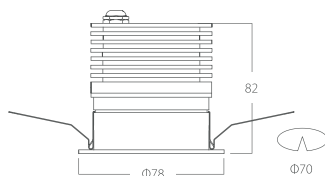

DOWNLIGHT

NEPTUNE

IP 65	CRI 90	AC220-240V
-----------------	------------------	-------------------

DOWNLIGHT

Material made of high performance aluminum.

P65 construction suits for various environments.

Three kinds of design: flat trim/curve trim/bevel trim.

The consideration of IP65 Construction makes NEPTUNE to be widely used in various kinds of application.

color material : Black / White

luxio
L I G H T I N G

www.luxio-lighting.com

References

Reference	Led Power	Luminous flux	CCT/K	OPTICS	IP Rating	Dimensions	Cutout size
LX-DL-01070F-N	12W	1020lm	3000K	15°/24°/38°/60°	IP65	Ø78*82mm	Ø70mm
LX-DL-01070F-T		960lm					
LX-DL-01070F-W		1020lm				Ø78*72mm	

Order code : Reference - Power - Luminous flux - CCT/K - Optic

Important : All the specification can be customized as per the project request .

OPTICS

Dimensions

LX-DL-01070F-N

LX-DL-01070F-T

LX-DL-01070F-W