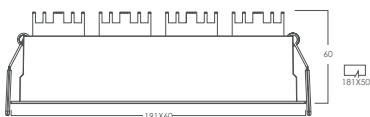

References

Reference	Led Power	Luminous flux	CCT/K	OPTICS	IP Rating	Dimensions
LX-DL-09050FS	5W	325lm	2700K/3000K/4000K	15°/24°/36°	IP20	60*60*60mm
LX-DL-09250FS	2*5W	2*325lm				105*60*60mm
LX-DL-09350FS	3*5W	3*325lm				148*60*60mm
LX-DL-09450FL	4*5W	4*325lm				191*60*60mm
LX-DL-09450FS	4*5W	4*325lm				105*105*60mm

Order code : Reference - Power - Luminous flux - CCT/K - Optic

Important : All the specification can be customized as per the project request .

OPTIONAL COLOR

Dimensions

LX-DL-09450FL