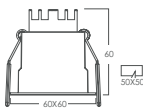

References

Reference	Led Power	Luminous flux	CCT/K	OPTICS	IP Rating	Dimensions
LX-DL-09050FS	5W	325lm	2700K/3000K/4000K	15°/24°/36°	IP20	60*60*60mm
LX-DL-09250FS	2*5W	2*325lm				105*60*60mm
LX-DL-09350FS	3*5W	3*325lm				148*60*60mm
LX-DL-09450FL	4*5W	4*325lm				191*60*60mm
LX-DL-09450FS	4*5W	4*325lm				105*105*60mm

Order code : Reference - Power - Luminous flux - CCT/K - Optic

Important : All the specification can be customized as per the project request .

OPTIONAL COLOR

White

Black

Dimensions

LX-DL-09050FS

LX-DL-09250FS