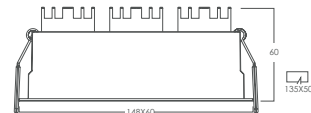

References

Reference	Led Power	Luminous flux	CCT/K	OPTICS	IP Rating	Dimensions
LX-DL-09050FS	5W	325lm	2700K/3000K/4000K	15°/24°/36°	IP20	60*60*60mm
LX-DL-09250FS	2*5W	2*325lm				105*60*60mm
LX-DL-09350FS	3*5W	3*325lm				148*60*60mm
LX-DL-09450FL	4*5W	4*325lm				191*60*60mm
LX-DL-09450FS	4*5W	4*325lm				105*105*60mm

Order code : Reference - Power - Luminous flux - CCT/K - Optic

Important : All the specification can be customized as per the project request .

OPTIONAL COLOR

Dimensions

LX-DL-09350FS