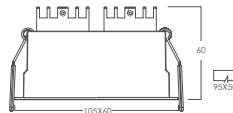

References

Reference	Led Power	Luminous flux	CCT/K	OPTICS	IP Rating	Dimensions
LX-DL-09050FS	5W	325lm	2700K/3000K/4000K	15°/24°/36°	IP20	60*60*60mm
LX-DL-09250FS	2*5W	2*325lm				105*60*60mm
LX-DL-09350FS	3*5W	3*325lm				148*60*60mm
LX-DL-09450FL	4*5W	4*325lm				191*60*60mm
LX-DL-09450FS	4*5W	4*325lm				105*105*60mm

Order code : Reference - Power - Luminous flux - CCT/K - Optic

Important : All the specification can be customized as per the project request .

OPTIONAL COLOR

White

Black

Dimensions

LX-DL-09050FS

LX-DL-09250FS