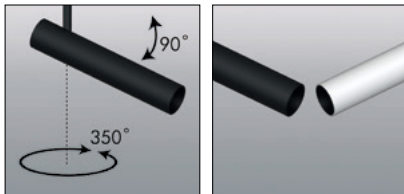

References

Reference	Led Power	Luminous flux	CCT/K	OPTICS	IP Rating	Dimensions
LX-DL-8352	7W	446-469lm	3000K	15°/24°/33°	IP20	(Ø35*185*280mm)/(Ø110*36mm)
LX-DL-8353						(Ø35*185mm)/(Ø110*36mm)
LX-DL-8502	12W	812-850lm				(Ø50*190mm)/(Ø80*30mm)

Order code : Reference - Power - Luminous flux - CCT/K - Optic

Important : All the specification can be customized as per the project request .

Features