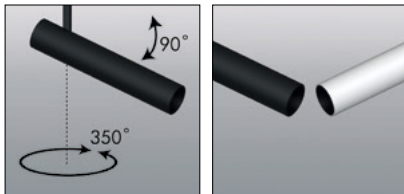

References

Reference	Led Power	Luminous flux	CCT/K	OPTICS	IP Rating	Dimensions
LX-DL-2351	7W	446-469lm	2700K	15°/24°/33°	IP20	($\varnothing 35 \times 185 \text{mm}$) / ($\varnothing 93 \text{mm}$)
LX-DL-2353						($\varnothing 35 \times 185 \text{mm}$) / ($\varnothing 200 \text{mm}$)
LX-DL-2352	2*7W	892-938lm	2700K	($\varnothing 35 \times 185 \text{mm}$) / ($\varnothing 200 \text{mm}$)		
LX-DL-2505	12W	812-850lm	3000K	15°/24°/38°		($\varnothing 50 \times 190 \text{mm}$) / ($\varnothing 93 \text{mm}$)

Order code : Reference - Power - Luminous flux - CCT/K - Optic

Important : All the specification can be customized as per the project request .

Features