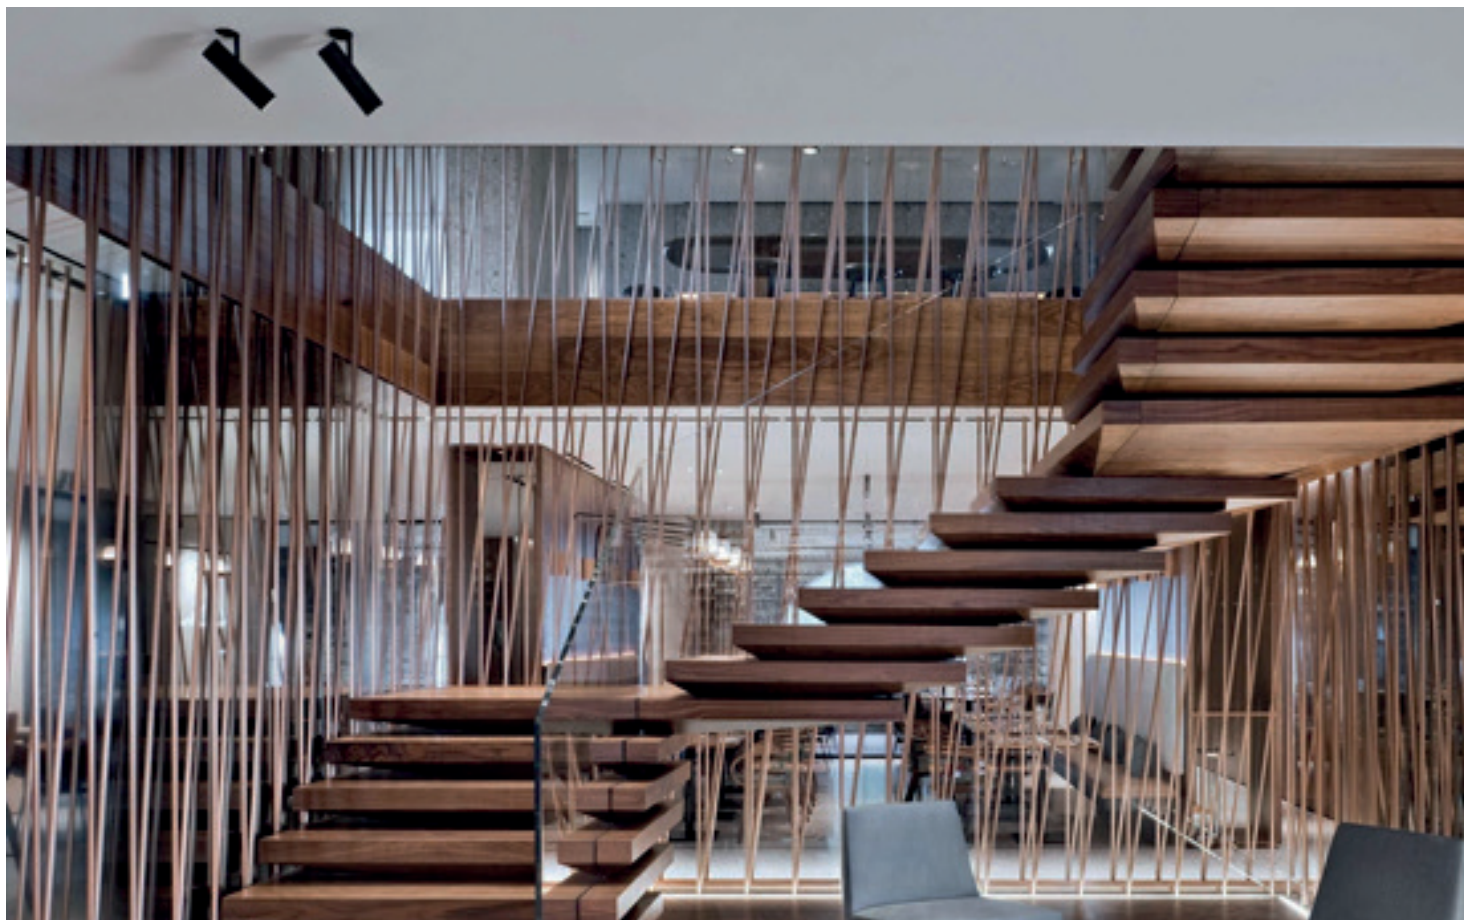

RADAR S

RADAR S

Single and double heads head large angle adjustment design, recessed installation, different sizes of recessed base as options for different spaces.

Applications : Hotels, Shopping malls, Restaurants, Bars, Villas, etc.

Physical : Aluminum

Colour(housing) : black, White

Colour(reflector) : Black

Colour temperature : 2700K, 3000K, 4000K, 5000K