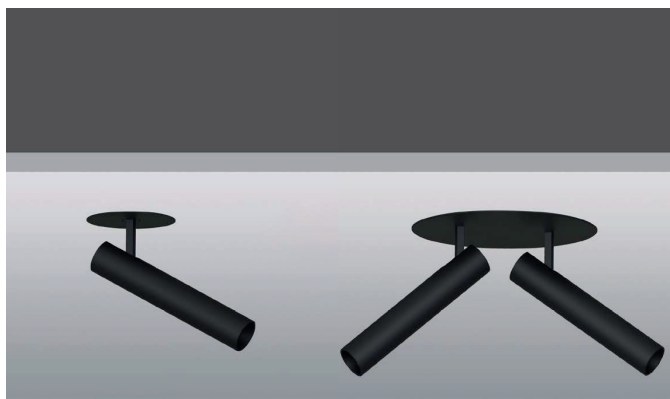

DOWNLIGHT

RADAR S

RADAR S

Single and double heads head large angle adjustment design, recessed installation, different sizes of recessed base as options for different spaces.

Applications : Hotels, Shopping malls, Restaurants, Bars, Villas, etc.

Physical : Aluminum

Colour(housing) : black, White

Colour(reflector) : Black

Colour temperature : 2700K, 3000K, 4000K, 5000K