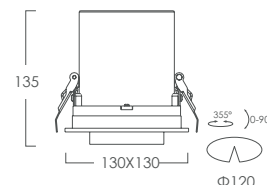

www.luxio-lighting.com

References

Reference	Led Power	Luminous flux	CCT/K	OPTICS	IP Rating	Dimensions
LX-DL-2090A	12W	780lm	2700K/3000K/4000K	15°/24°/36°	IP20	Ø98*120mm
LX-DL-21120A	25W	1625lm				Ø130*135mm
LX-DL-2090AS	12W	780lm				100*100*120mm
LX-DL-21120AS	25W	1625lm				130*130*135mm
LX-DL-20175AS	2*12W	2*780lm				185*100*120mm
LX-DL-21230AS	2*25W	2*1625lm				240*130*135mm
LX-DL-20260AS	3*12W	3*780lm				270*100*120mm
LX-DL-21335AS	3*25W	3*1625lm				345*130*135mm

Order code : Reference - Power - Luminous flux - CCT/K - Optic

Important : All the specification can be customized as per the project request .

Dimensions

LX-DL-2090A

LX-DL-21120A

LX-DL-2090AS

LX-DL-21120AS