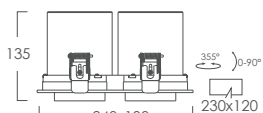

LX-DL-21230AS