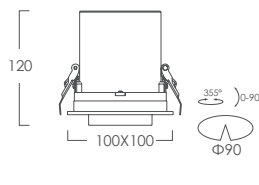

www.luxio-lighting.com

References

Reference	Led Power	Luminous flux	CCT/K	OPTICS	IP Rating	Dimensions
LX-DL-2090A	12W	780lm	2700K/3000K/4000K	15°/24°/36°	IP20	Ø98*120mm
LX-DL-21120A	25W	1625lm				Ø130*135mm
LX-DL-2090AS	12W	780lm				100*100*120mm
LX-DL-21120AS	25W	1625lm				130*130*135mm
LX-DL-20175AS	2*12W	2*780lm				185*100*120mm
LX-DL-21230AS	2*25W	2*1625lm				240*130*135mm
LX-DL-20260AS	3*12W	3*780lm				270*100*120mm
LX-DL-21335AS	3*25W	3*1625lm				345*130*135mm

Order code : Reference - Power - Luminous flux - CCT/K - Optic

Important : All the specification can be customized as per the project request .

Dimensions

LX-DL-2090A

LX-DL-21120A

LX-DL-2090AS

LX-DL-21120AS