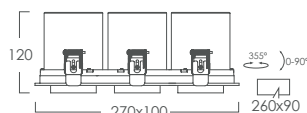

LX-DL-20260AS