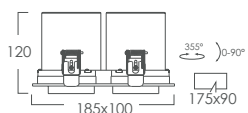

LX-DL-20175AS