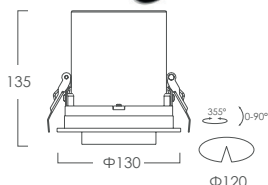

www.luxio-lighting.com

References

Reference	Led Power	Luminous flux	CCT/K	OPTICS	IP Rating	Dimensions
LX-DL-2090A	12W	780lm	2700K/3000K/4000K	15°/24°/36°	IP20	Ø98*120mm
LX-DL-21120A	25W	1625lm				Ø130*135mm
LX-DL-2090AS	12W	780lm				100*100*120mm
LX-DL-21120AS	25W	1625lm				130*130*135mm
LX-DL-20175AS	2*12W	2*780lm				185*100*120mm
LX-DL-21230AS	2*25W	2*1625lm				240*130*135mm
LX-DL-20260AS	3*12W	3*780lm				270*100*120mm
LX-DL-21335AS	3*25W	3*1625lm				345*130*135mm

Order code : Reference - Power - Luminous flux - CCT/K - Optic

Important : All the specification can be customized as per the project request .

Dimensions

LX-DL-2090A

LX-DL-21120A

LX-DL-2090AS

LX-DL-21120AS