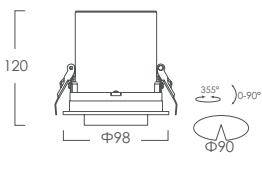

www.luxio-lighting.com

References

Reference	Led Power	Luminous flux	CCT/K	OPTICS	IP Rating	Dimensions
LX-DL-2090A	12W	780lm	2700K/3000K/4000K	15°/24°/36°	IP20	Ø98*120mm
LX-DL-21120A	25W	1625lm				Ø130*135mm
LX-DL-2090AS	12W	780lm				100*100*120mm
LX-DL-21120AS	25W	1625lm				130*130*135mm
LX-DL-20175AS	2*12W	2*780lm				185*100*120mm
LX-DL-21230AS	2*25W	2*1625lm				240*130*135mm
LX-DL-20260AS	3*12W	3*780lm				270*100*120mm
LX-DL-21335AS	3*25W	3*1625lm				345*130*135mm

Order code : Reference - Power - Luminous flux - CCT/K - Optic

Important : All the specification can be customized as per the project request .

Dimensions

LX-DL-2090A

LX-DL-21120A

LX-DL-2090AS

LX-DL-21120AS