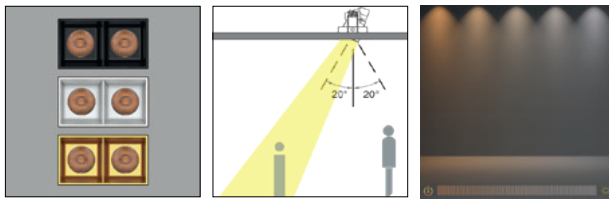

References

Reference	Led Power	Luminous flux	CCT/K	OPTICS	IP Rating	Dimensions
LX-DL-1653	5W	241-318lm	2700K	15°/29°/50°/60°/ 16°x36°	IP20	L76*H64*W55mm
		285-334lm	3000K			
LX-DL-11133	10W	513-587lm	2700K			
		522-688lm	3000K			
LX-DL-12093	20W	1052-1255lm	2700K			
		1064-1265lm	3000K			
LX-DL-13053	30W	1544-1793lm	2700K			
		1736-2053lm	3000K			
						L123*H64*W55mm
						L219*H64*W55mm
						L315*H64*W55mm

Order code : Reference - Power - Luminous flux - CCT/K - Optic

Important : All the specification can be customized as per the project request .

Features