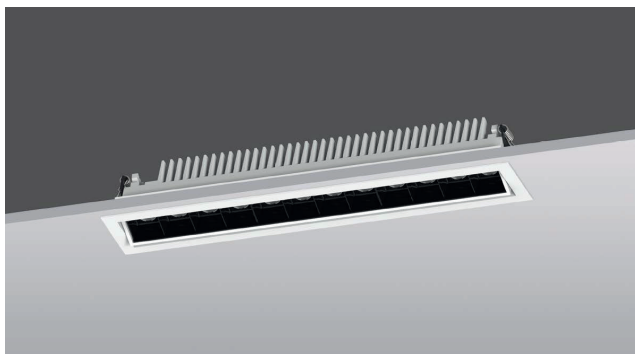

WALL WASHER

SNIPER

SNIPER

linear spotlight, 2 high power LED chips, adjustable angle design, can help you accurately project light onto the object, highlight a single area or object.

Tunable White allows the colour temperature to be continuously adjusted from warm light to cool light.

Applications : Showrooms, Galleries, Restaurants, Museum Hotels, Bars, Retail stores, Shopping centers, Offices, Large architectures and Administration buildings.

Physical : Aluminum

Colour(housing) : Black / White

Colour(reflector) : White/Black/Gold

References

Reference	Led Power	Luminous flux	CCT/K	OPTICS	IP Rating	Dimensions
LX-DL-1653	5W	241-318lm	2700K	15°/29°/50°/60°/ 16°x36°	IP20	L76*H64*W55mm
		285-334lm	3000K			
LX-DL-11133	10W	513-587lm	2700K			
		522-688lm	3000K			
LX-DL-12093	20W	1052-1255lm	2700K			
		1064-1265lm	3000K			
LX-DL-13053	30W	1544-1793lm	2700K			
		1736-2053lm	3000K			
						L123*H64*W55mm
						L219*H64*W55mm
						L315*H64*W55mm