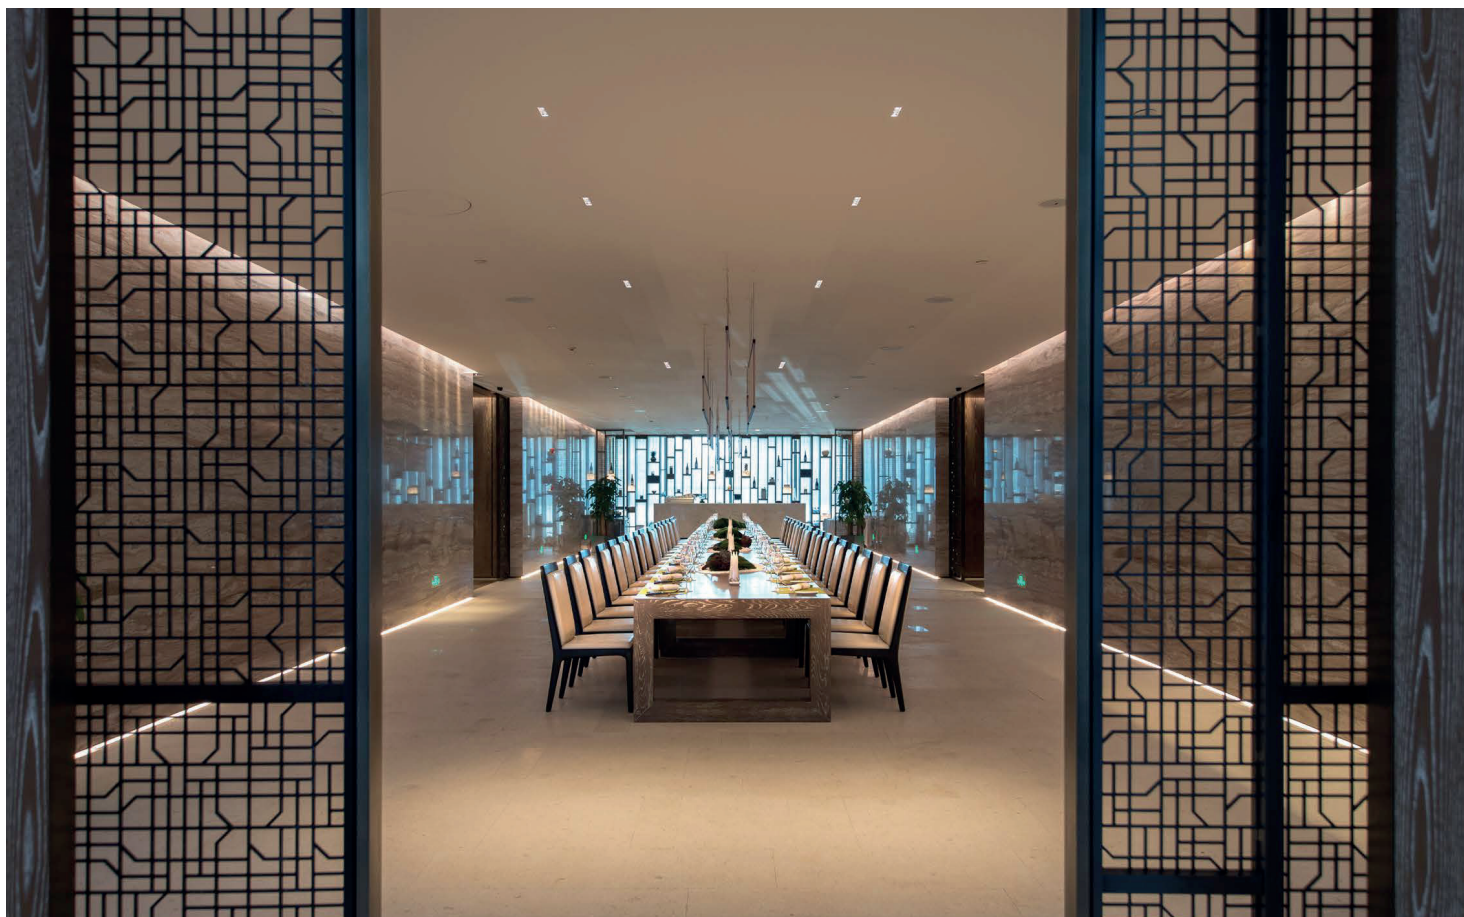

SNIPER

linear spotlight, 2 high power LED chips, adjustable angle design, can help you accurately project light onto the object, highlight a single area or object.

Tunable White allows the colour temperature to be continuously adjusted from warm light to cool light.

Applications : Showrooms, Galleries, Restaurants, Museum Hotels, Bars, Retail stores, Shopping centers, Offices, Large architectures and Administration buildings.

Physical : Aluminum

Colour(housing) : Black / White

Colour(reflector) : White/Black/Gold